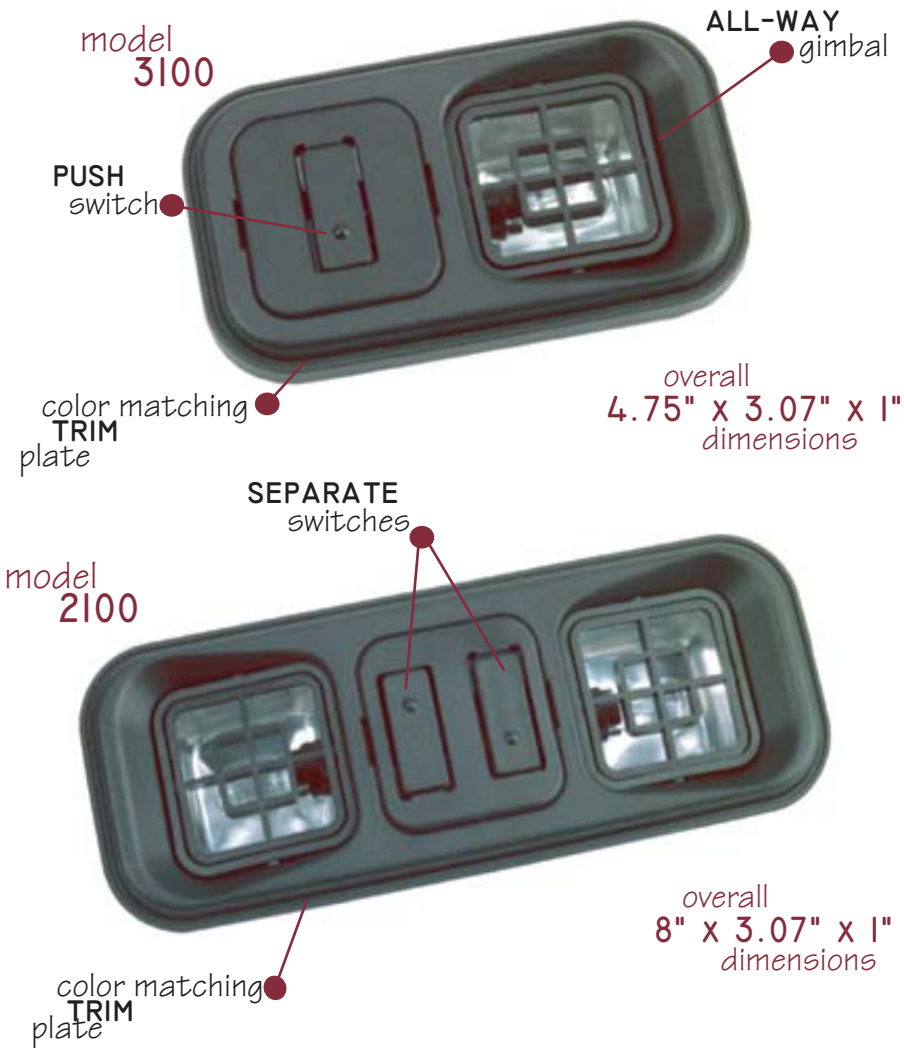

## LOW PROFILE INTERIOR LIGHTING

## PRODUCT CERTIFICATION

complete assembly  
switch and socket  
reflector  
wire assembly

CSA NTRL/C  
GM-TFE  
FORD Q-I  
MIL-2000

### MODEL 3100

Single light has low profile appearance with automotive texturing.

A gimbal provides 360 degrees of light beam movement.

A polished reflector provides a brilliant light source.

A trip plate covers the mounting screws.

### MODEL 2100

Double light has all the features of the single light.

Two lamps on gimbals, with separate ON/OFF switches, provide 360 degrees of light beam movement.

Available colors include black and gray.