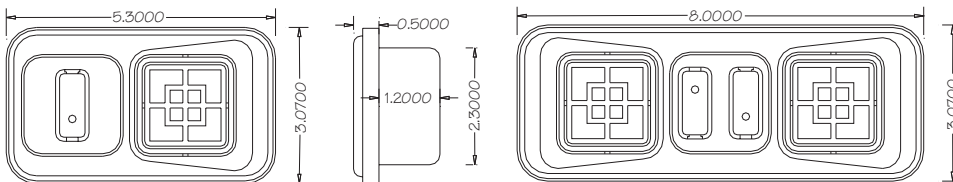

PRODUCT CERTIFICATION

complete assembly
switch and socket
reflector
wire assembly

CSA NTRL/C
GM-TFE
FORD Q-I
MIL-2000

MODEL 3100

Single light has low profile appearance with automotive texturing.

A gimbal provides 360 degrees of light beam movement.

A polished reflector provides a brilliant light source.

A trip plate covers the mounting screws.

Available colors include black and gray.

Meets UL 234 specifications.

MODEL 2100

Double light has all the features of the single light.

Two lamps on gimbals, with separate ON/OFF switches, provide 360 degrees of light beam movement.

Available colors include black and gray.

Meets UL 234 specifications.

CALL US TODAY WITH YOUR APPLICATION!

V-Sales Company
2016 Borneman Ave.
Elkhart, Indiana 46517
Toll-free: 800-528-7953
www.v-sales.com