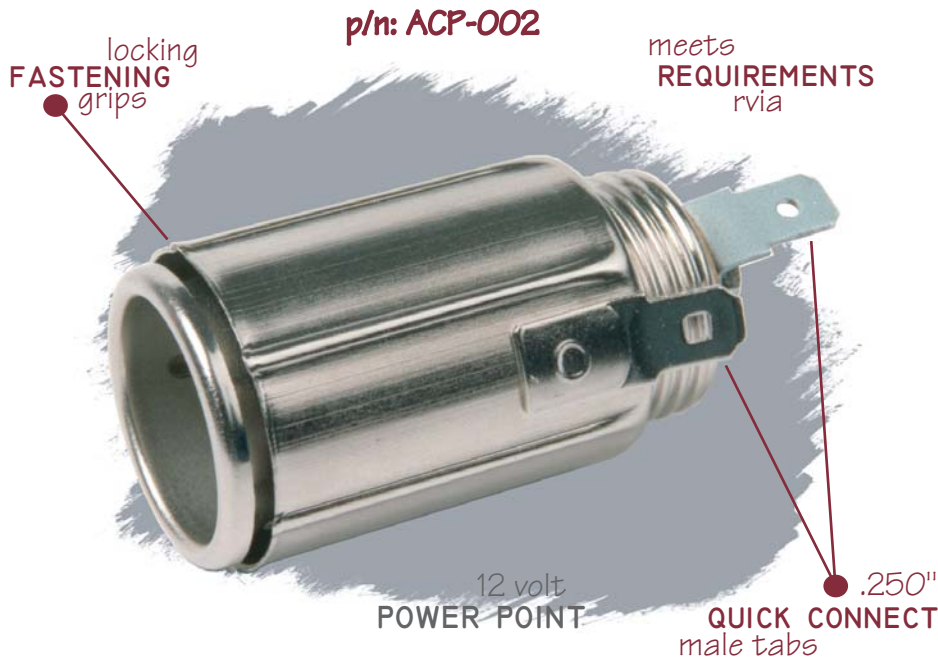

## AUTOMOTIVE 12V RECEPTACLES

ATC is offering a receptacle for virtually any 12V accessory for the van, recreational vehicle and sport utility vehicle markets.

Take just one look and you'll see why our ACP-002 automotive 12V receptacle has become 'the standard' in automotive receptacles.

Features include:

- Mounting jacket with "grippers" for secure attachment..
- Ideal for indash 12V receptacle applications.
- Locate anywhere 12V receptacle is required.
- Quick connect .250 male terminals allow for fast installation.
- Optional rubber safety outlet cover to protect from debris entering the receptacle available (ACP-003).