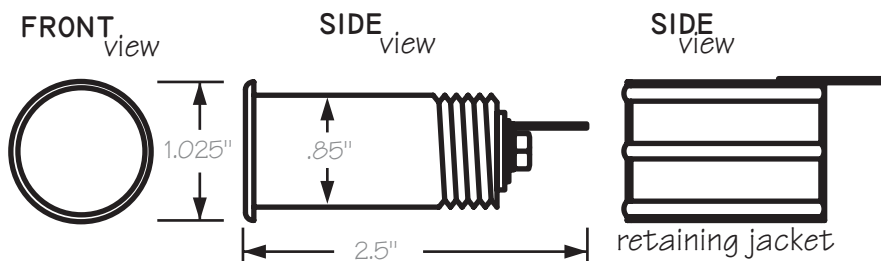

SPECIFICATIONS

operating voltage
current draw

6 VOLT - 12 VOLT DC
UP TO 15 AMPS

V-Sales Company
2016 Borneman Ave.
Elkhart, Indiana 46517
Toll-free: 800-528-7953
www.v-sales.com