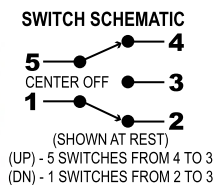

Look at American Technology... See the Difference.

HI-LOAD SWITCHES

PN# AP-SWI-019

CONTOURED
euro
STYLING

40
RATING
AMP

.250"
push-on
QUICK CONNECT

RECOMENDED CUTOUT
PLATE THICKNESS 1/16"

AVAILABLE MATING
CONNECTOR COMPLETES
THE O.E.M. INSTALLATION.