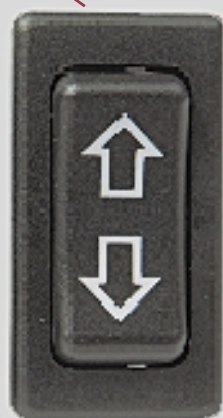

Look at American Technology... See the Difference.

HI-LOAD SWITCHES

PN# AP-SWI-019

CONTOURED
euro
STYLING

40
RATING
AMP

.250"
push-on
QUICK CONNECT

RECOMENDED CUTOUT
PLATE THICKNESS 1/16"

AVAILABLE MATING
CONNECTOR COMPLETES
THE O.E.M. INSTALLATION.

APPLICATIONS INCLUDE:

- SLIDE ROOMS
- DOOR LOCKS
- REVERSIBLE MOTOR
- POWER SOFA/SEATS

12V, 40 AMP

If you need a high quality high load 12V rocker switch with O.E.M. styled mounting bezels, look at American Technology.