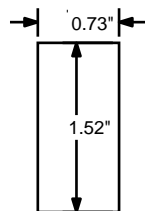

Look at American Technology... See the Difference.

HI-LOAD SWITCHES

PN# AP-SWI-019

CONTOURED
euro
STYLING

40
RATING
AMP

.250"
push-on
QUICK CONNECT

RECOMENDED CUTOUT
PLATE THICKNESS 1/16"

AVAILABLE MATING
CONNECTOR COMPLETES
THE O.E.M. INSTALLATION.