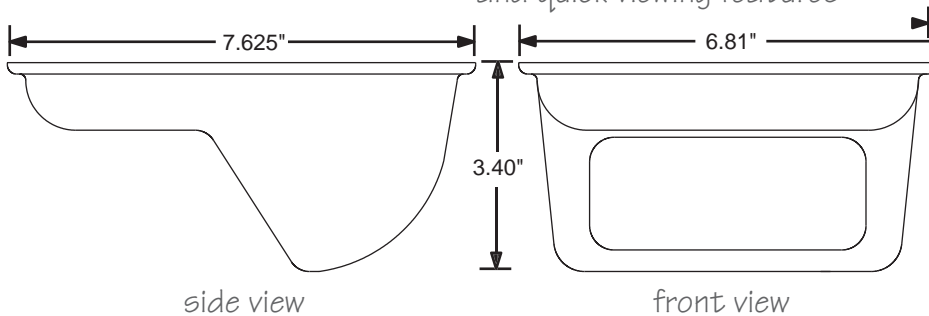

Look at American Technology... See the Difference.

COMPASS & TEMP CEILING MOUNT SYSTEM

CEILING MOUNT
COMPASS POD

p/n AT-POD-01
pod only

paintable
SURFACE

compass sensor
INSIDE POD

automotive grade
PLASTIC
textured A.B.S.

vacuum formed pod
houses the

COMPASS/OUTSIDE TEMPERATURE DISPLAY SYSTEM

and quick viewing features

side view

front view

ATC is proud to introduce this new combination compass and outside temperature ceiling mount system. Introduced at the SEMA annual exposition in November, 1999, the compass received the Runner-up Award as BEST NEW ACCESSORY PRODUCT 2000.