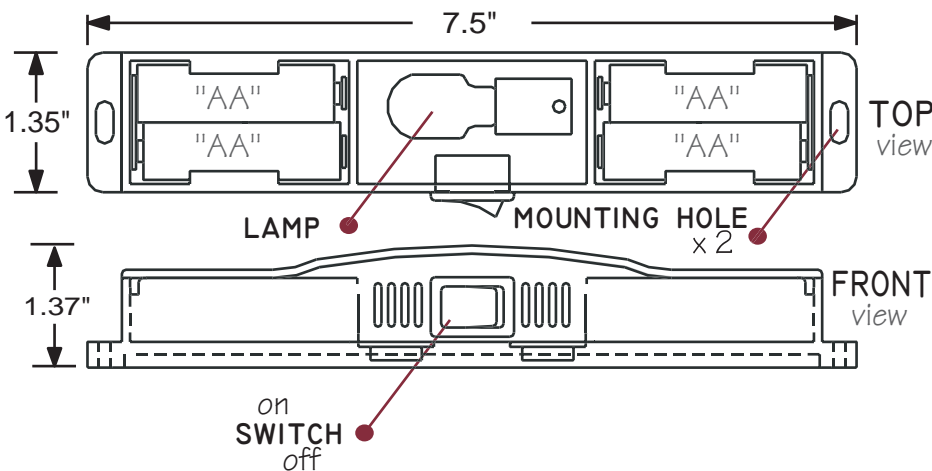

Look at American Technology... See the Difference.

BATTERY DOME LIGHT

p/n AT-BDL-01

SPECIFICATIONS

body
wattage
amperage draw
lens

HIGH TEMPERATURE ABS
5 WATT
BATTERY
POLYCARBONATE

ATC's BATTERY DOME LIGHT is a unique combination of function and styling to accommodate countless applications.

This battery powered, 5 watt DOME LIGHT approved for use in automotive and recreational vehicles.

Features include:

- Can be mounted in any position.
- Can be used as a courtesy/cargo light.
- Long battery life.
- Readily available "AA" batteries.
- Common 5 watt plug in lamp.