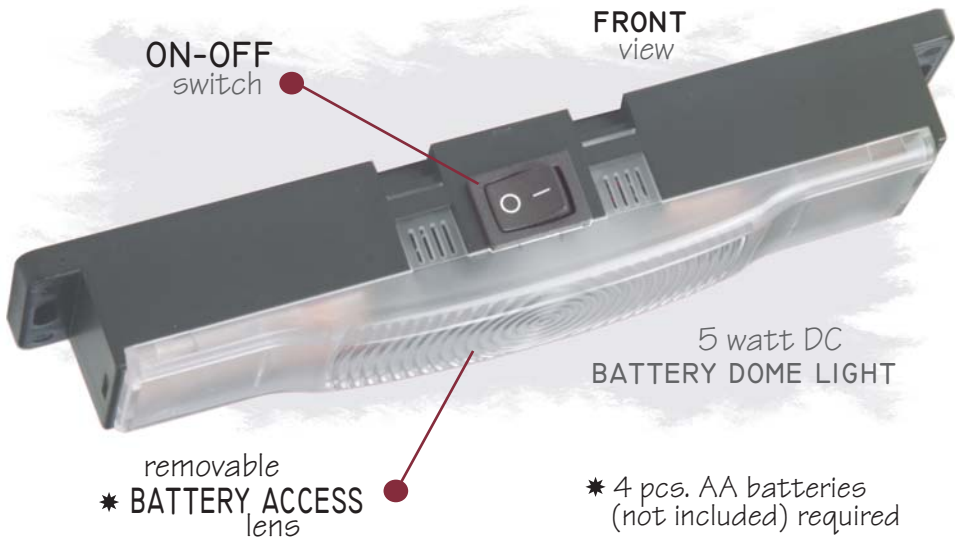

Look at American Technology... See the Difference.

BATTERY DOME LIGHT

p/n AT-BDL-01

SPECIFICATIONS

body
wattage
amperage draw
lens

HIGH TEMPERATURE ABS
5 WATT
BATTERY
POLYCARBONATE

ATC's BATTERY DOME LIGHT is a unique combination of function and styling to accommodate countless applications.

This battery powered, 5 watt DOME LIGHT approved for use in automotive and recreational vehicles.

Features include:

- Can be mounted in any position.
- Can be used as a courtesy/cargo light.
- Long battery life.
- Readily available "AA" batteries.
- Common 5 watt plug in lamp.