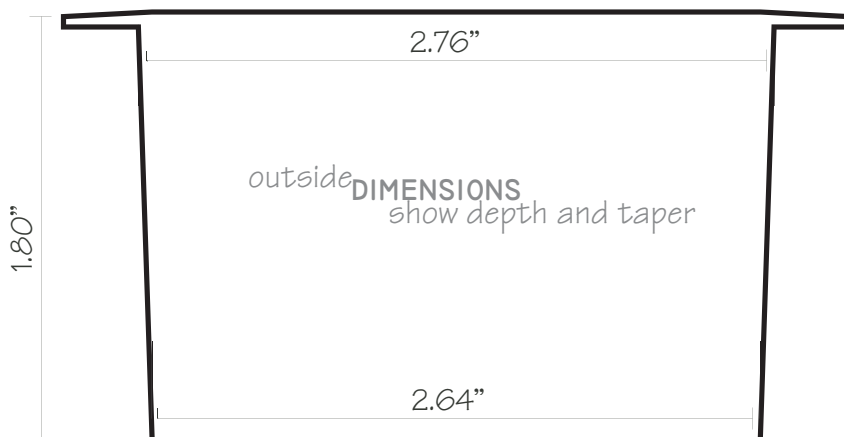

V-Sales Company
2016 Borneman Ave.
Elkhart, Indiana 46517
Toll-free: 800-528-7953
www.v-sales.com