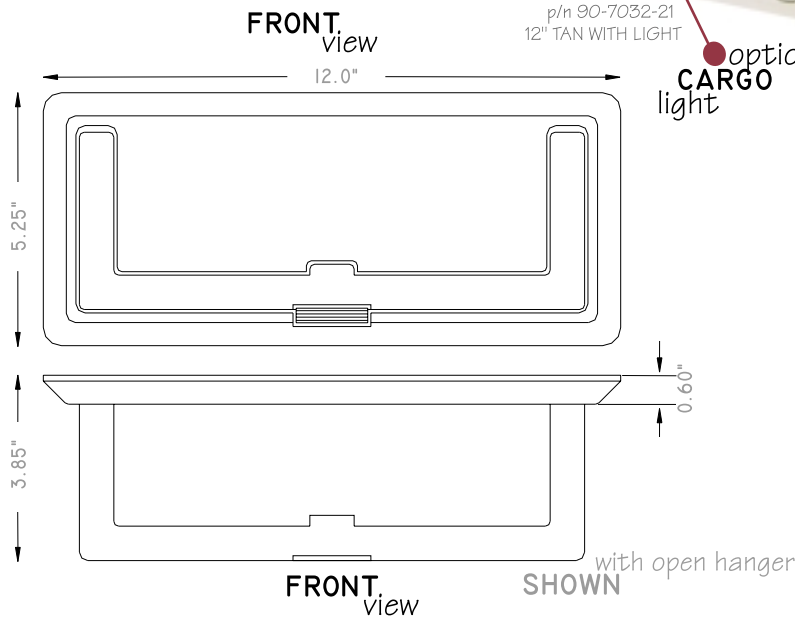

Look at American Technology... Innovation by Design.

12" FOLD-AWAY UTILITY HANGER

release latch
LOWERS HANGER
for use

p/n 90-7030-01

shown with
OPEN
hanger

12" flush mount
FOLD-AWAY UTILITY HANGER

p/n 90-7032-21
12" TAN WITH LIGHT

optional
CARGO
light

SPECIFICATIONS

material type

ABS PLASTIC

These incredibly versatile folding hangers are ideal for multiple uses including: clothing, towels, accessories, and with two units - skis!

A convenient, practical, low-cost hanger that mounts flush to any flat surface. The hanger arm drops down for use, folds up for out-of-the-way storage.

Sturdy, it supports up to 90 pounds of gear or clothing. Recessed screw holes for O.E.M. styling show integration of design. All units are made with flame retardant materials.

An optional courtesy light for illumination is available (12" model only). Surface-mount option available on 9" hanger (requires optional bezel).

The hangers are available in the following sizes and colors:

9" Hanger in Black, Tan, and Gray.

12" Hanger in White, Black, Tan, and Gray.

24" Hanger in Colonial White, Black, Taupe, and Gray.

CALL US TODAY WITH YOUR APPLICATION!