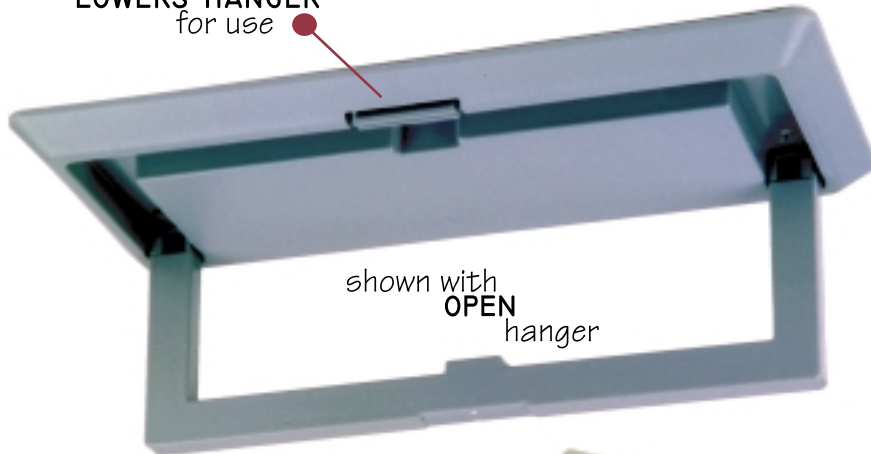

Look at American Technology... Innovation by Design.

12" FOLD-AWAY UTILITY HANGER

release latch
LOWERS HANGER
for use

p/n 90-7030-01

shown with
OPEN
hanger

12" flush mount
FOLD-AWAY UTILITY HANGER

p/n 90-7032-21
12" TAN WITH LIGHT

optional
CARGO
light

SPECIFICATIONS

material type

ABS PLASTIC

These incredibly versatile folding hangers are ideal for multiple uses including: clothing, towels, accessories, and with two units - skis!

A convenient, practical, low-cost hanger that mounts flush to any flat surface. The hanger arm drops down for use, folds up for out-of-the-way storage.

Sturdy, it supports up to 90 pounds of gear or clothing. Recessed screw holes for O.E.M. styling show integration of design. All units are made with flame retardant materials.

An optional courtesy light for illumination is available (12" model only). Surface-mount option available on 9" hanger (requires optional bezel).