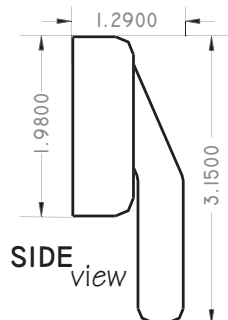

TOP view

SIDE view

SPECIFICATIONS

material type

POLYPROPYLENE PLASTIC