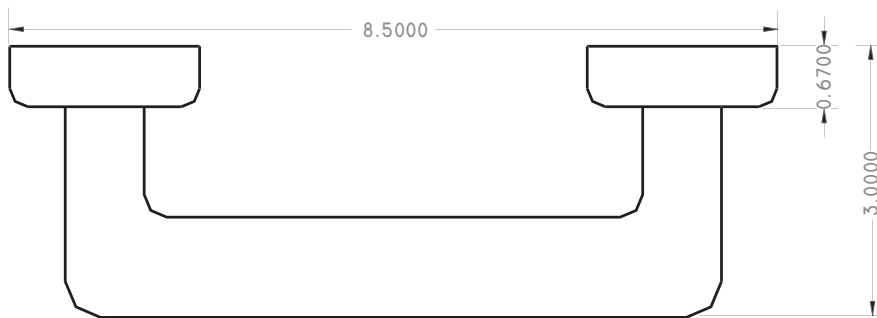

This unit is molded from rugged A.B.S. plastic in several popular O.E.M. colors.

Features include:

- Snap on screw covers.
- Spring assist handle that returns to foled position when released.
- Contoured handle and mounts that blend with virtually any interior decor.
- With a conforming mounting surface, unit is rated at up to 200 pounds pull!

TOP view

SIDE view

SPECIFICATIONS

material type

POLYPROPYLENE PLASTIC