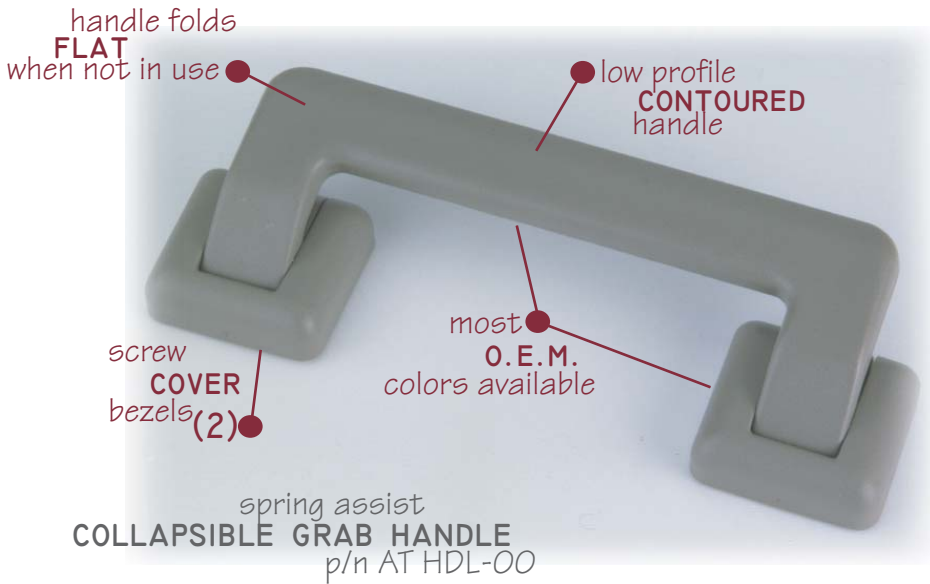

Look at American Technology... Innovation by Design.

COLLAPSIBLE GRAB HANDLE

This new addition to our family of molded accessory products is a winner! It's a versatile, mount-anywhere handle that folds back into the ceiling or wall when it's not in use.

This unit is molded from rugged A.B.S. plastic in several popular O.E.M. colors.

Features include:

- Snap on screw covers.
- Spring assist handle that returns to foled position when released.
- Contoured handle and mounts that blend with virtually any interior decor.
- With a conforming mounting surface, unit is rated at up to 200 pounds pull!

TOP view

SIDE view

SPECIFICATIONS

material type

POLYPROPYLENE PLASTIC