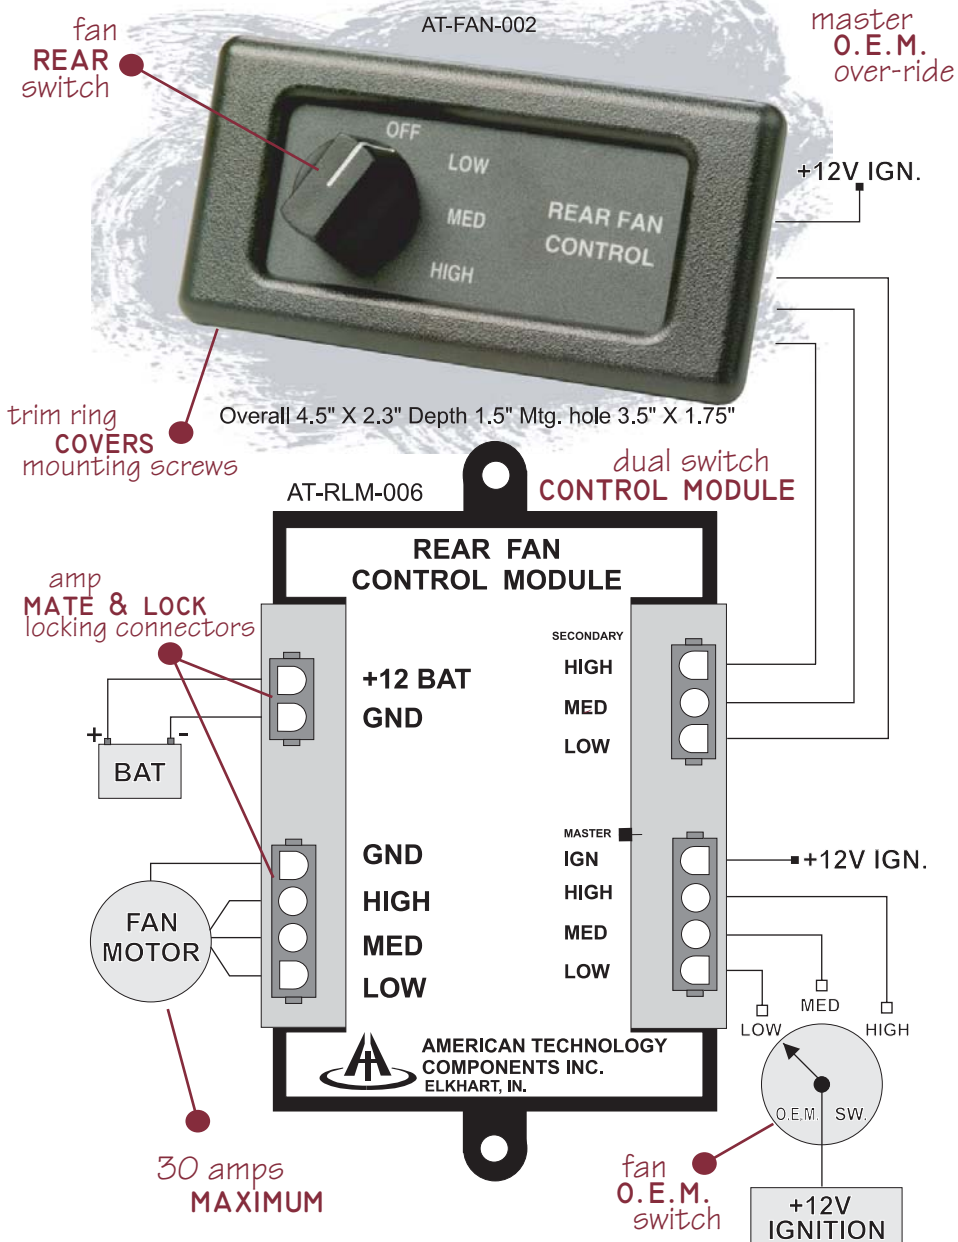

## AUXILLIARY REAR FAN KIT

Introducing our new line of +12V switched Intelligent Relay Modules for Astro/Safari van chassis.

These relay modules will allow you to add a secondary slave controller (selector switch) in the mid-section or rear of the vehicle, which will interface with the Factory in-dash rear fan control switch.

This unit is built to meet automotive standards, with sealed relays, and positive locking Amp mate & lock connectors.

We can offer the complete assembly with fan switch panel or the module by itself.

Call us today with your specific application.