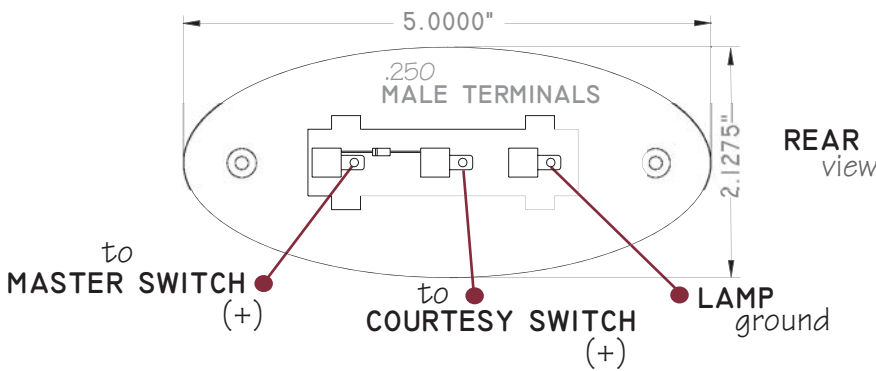

Look at American Technology... See the Difference.

12 VOLT FLIP LIGHT

flip lens
ON/OFF
indicator

p/n AT-063-CL

FLIP
indicator

5 watt DC
12 VOLT FLIP LIGHT
p/n AT-063-CL

ATC's 12V FLIP LIGHT is a unique combination of function and styling to accommodate countless applications.

This recessed 12 volt, 5 watt FLIP LIGHT meets all CSA and UL recreational vehicle requirements and is CSA and UL approved for use in automotive and recreational vehicles.

Features include:

- Can be used with or without a master switch.
- Can be used as a courtesy light in conjunction with a door operated switch.
- Can be activated by flipping the lens in either direction.

This low profile and compact design makes applications endless!

CALL US TODAY WITH YOUR APPLICATION!

SPECIFICATIONS

body
wattage
amperage draw
lens

HIGH TEMPERATURE ABS
5 WATT
0.41 @ 12V DC
POLYCARBONATE

V-Sales Company
2016 Borneman Ave.
Elkhart, Indiana 46517
Toll-free: 800-528-7953
www.v-sales.com