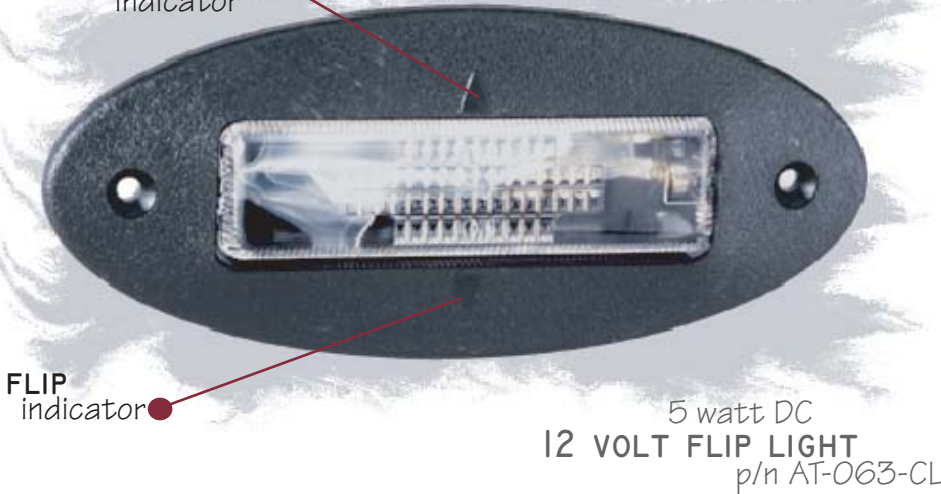

Look at American Technology... See the Difference.

12 VOLT FLIP LIGHT

flip lens
ON/OFF
indicator

p/n AT-063-CL

FLIP
indicator

5 watt DC
12 VOLT FLIP LIGHT
p/n AT-063-CL

ATC's 12V FLIP LIGHT is a unique combination of function and styling to accommodate countless applications.

This recessed 12 volt, 5 watt FLIP LIGHT meets all CSA and UL recreational vehicle requirements and is CSA and UL approved for use in automotive and recreational vehicles.

Features include:

- Can be used with or without a master switch.
- Can be used as a courtesy light in conjunction with a door operated switch.
- Can be activated by flipping the lens in either direction.

This low profile and compact design makes applications endless!

CALL US TODAY WITH YOUR APPLICATION!

SPECIFICATIONS

body
wattage
amperage draw
lens

HIGH TEMPERATURE ABS
5 WATT
0.41 @ 12V DC
POLYCARBONATE

V-Sales Company
2016 Borneman Ave.
Elkhart, Indiana 46517
Toll-free: 800-528-7953
www.v-sales.com