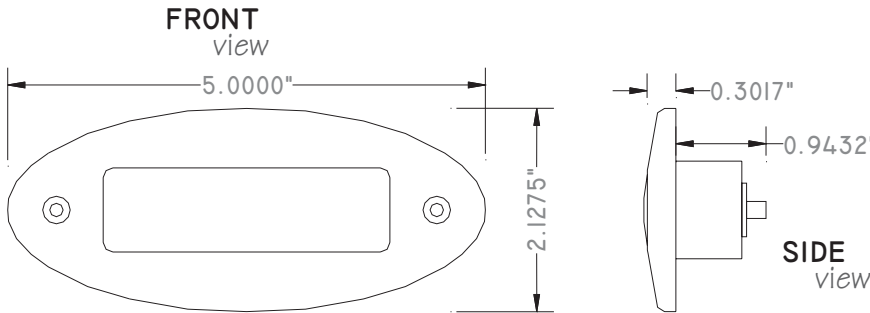

Look at American Technology... See the Difference.

12 VOLT FLIP LIGHT

flip lens
ON/OFF
indicator

p/n AT-063-CL

FLIP
indicator

5 watt DC
12 VOLT FLIP LIGHT
p/n AT-063-CL

ATC's 12V FLIP LIGHT is a unique combination of function and styling to accommodate countless applications.

This recessed 12 volt, 5 watt FLIP LIGHT meets all CSA and UL recreational vehicle requirements and is CSA and UL approved for use in automotive and recreational vehicles.

Features include:

- Can be used with or without a master switch.
- Can be used as a courtesy light in conjunction with a door operated switch.
- Can be activated by flipping the lens in either direction.

This low profile and compact design makes applications endless!

CALL US TODAY WITH YOUR APPLICATION!

SPECIFICATIONS

body
wattage
amperage draw
lens

HIGH TEMPERATURE ABS
5 WATT
0.41 @ 12V DC
POLYCARBONATE

V-Sales Company
2016 Borneman Ave.
Elkhart, Indiana 46517
Toll-free: 800-528-7953
www.v-sales.com