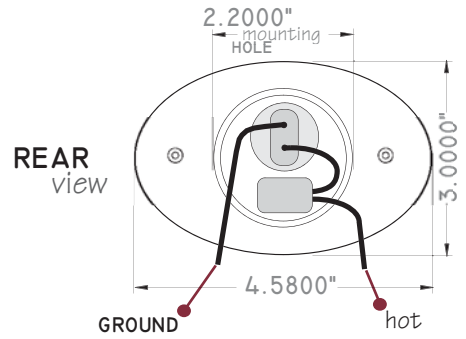

## 12 VOLT COURTESY LIGHT

p/n AT-072-CL

push lens  
ON/OFF  
indicator

5 watt DC  
12 VOLT PUSH LIGHT  
p/n AT-072-CL

FRONT  
view

SIDE  
view

REAR  
view

# SPECIFICATIONS

body  
wattage  
amperage draw  
lens

HIGH TEMPERATURE ABS  
5 WATT  
0.41 @ 12V DC  
POLYCARBONATE

ATC's 12V PUSH LIGHT is a unique combination of function and styling to accommodate countless applications.