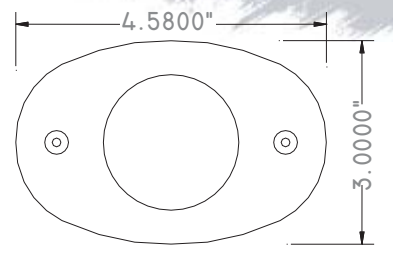

## 12 VOLT COURTESY LIGHT

p/n AT-072-CL

push lens  
ON/OFF  
indicator

5 watt DC  
12 VOLT PUSH LIGHT  
p/n AT-072-CL

FRONT  
view

SIDE  
view

REAR  
view

# SPECIFICATIONS

body  
wattage  
amperage draw  
lens

HIGH TEMPERATURE ABS  
5 WATT  
0.41 @ 12V DC  
POLYCARBONATE

ATC's 12V PUSH LIGHT is a unique combination of function and styling to accommodate countless applications.