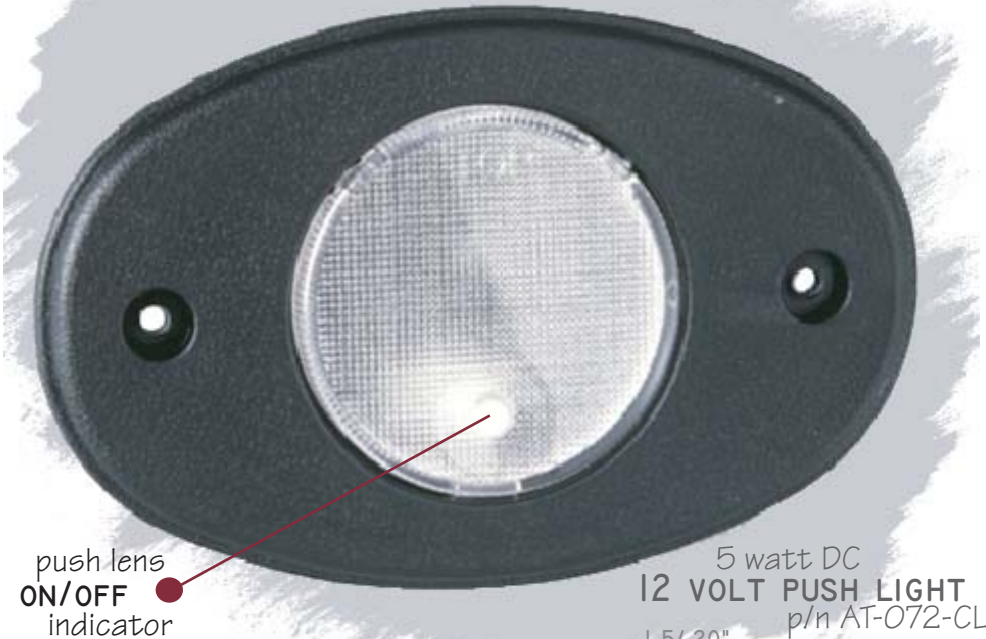

## 12 VOLT COURTESY LIGHT

p/n AT-072-CL

push lens  
ON/OFF  
indicator

5 watt DC  
12 VOLT PUSH LIGHT  
p/n AT-072-CL

FRONT  
view

SIDE  
view

REAR  
view

# SPECIFICATIONS

body  
wattage  
amperage draw  
lens

HIGH TEMPERATURE ABS  
5 WATT  
0.41 @ 12V DC  
POLYCARBONATE

ATC's 12V PUSH LIGHT is a unique combination of function and styling to accommodate countless applications.