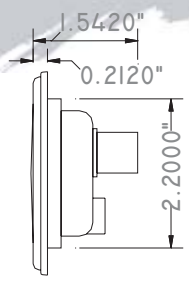

## 12 VOLT COURTESY LIGHT

p/n AT-072-CL

push lens  
ON/OFF  
indicator

5 watt DC  
12 VOLT PUSH LIGHT  
p/n AT-072-CL

FRONT  
view

SIDE  
view

REAR  
view

# SPECIFICATIONS

body  
wattage  
amperage draw  
lens

HIGH TEMPERATURE ABS  
5 WATT  
0.41 @ 12V DC  
POLYCARBONATE

ATC's 12V PUSH LIGHT is a unique combination of function and styling to accommodate countless applications.