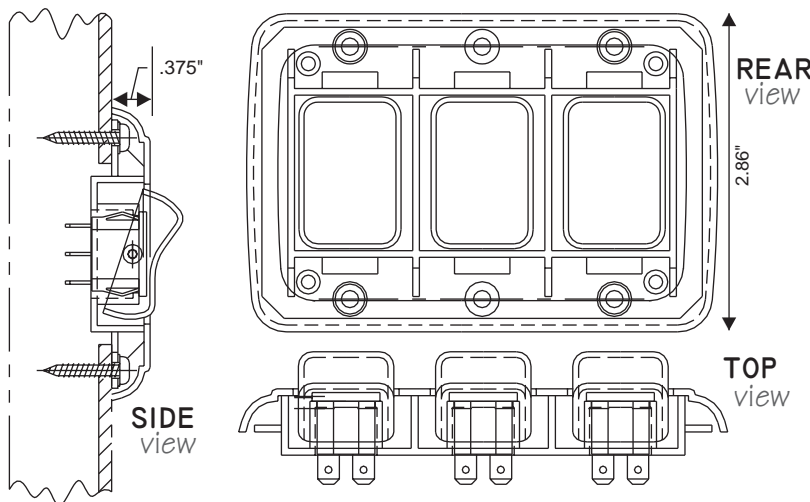

SPECIFICATIONS

electrical rating* 16A 125-250V AC*
electrical rating* 3/4HP 125-250V AC*
electrical rating* 10A 14v (T)*
electrical rating* 3A 14v (L)*
approvals UL, CSA, VDE
terminations .187" x .032" QUICK DISCONNECT TERMINALS
center off switches carry maximum .8A 125V AC RATING

V-Sales Company
2016 Borneman Ave.
Elkhart, Indiana 46517
Toll-free: 800-528-7953
www.v-sales.com