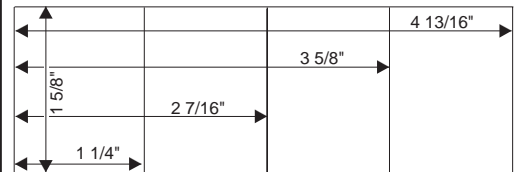

Wall Opening Requirement

CALL US TODAY WITH YOUR APPLICATION!

SHALLOW WALL depth REQUIREMENTS available from SINGLE GANG to four gang
Complete family of wall panels available in the most popular colors.