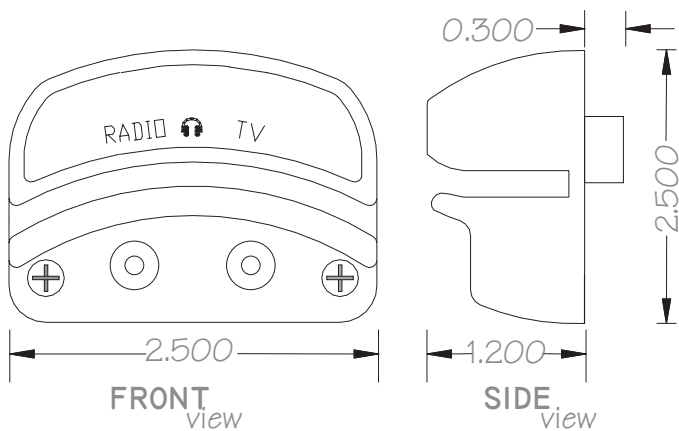

SPECIFICATIONS

material

A. B. S. HOUSING/BEZEL

At ATC, we are constantly pushing the limits of design. With our new generation of headphone stations, we can now offer you an O.E.M.-type audio station with exceptional performance and integrated function.

This unit features a contoured slot to secure headphone storage right in the headphone station.

No more searching the floor or seat pockets for your headphones. This all-inclusive station holds everything neatly in place and out of the way until you're ready to enjoy high quality audio.

Additional features include standard L.E.D. backlighted information, which provides years of rugged, reliable service.

Stations or complete systems - with color-coded harnesses - are available in RADIO/TV, TV/TV or RADIO/MTS/TV.

Units are available in black molded rugged A.B.S. for O.E.M. quality and appearance.

ASK ABOUT OUR HIGH-FIDELITY VOLUME CONTROL HEADPHONES TO COMPLETE THE INSTALLATION!

CALL US TODAY WITH YOUR APPLICATION!

V-Sales Company
2016 Borneman Ave.
Elkhart, Indiana 46517
Toll-free: 800-528-7953
www.v-sales.com