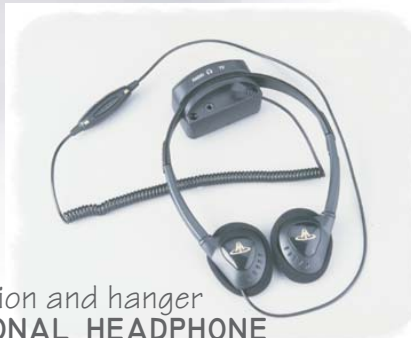

## HEADPHONE STATION AND HANGER

contoured slot  
**AUDIO HEADPHONE STATION**  
p/n HP100 SERIES

typical station and hanger  
**HANGER WITH OPTIONAL HEADPHONE**  
headphones sold separately

This unit features a contoured slot to secure headphone storage right in the headphone station.

No more searching the floor or seat pockets for your headphones. This all-inclusive station holds everything neatly in place and out of the way until you're ready to enjoy high quality audio.

Additional features include standard L.E.D. backlighted information, which provides years of rugged, reliable service.

Stations or complete systems - with color-coded harnesses - are available in RADIO/TV, TV/TV or RADIO/MTS/TV.