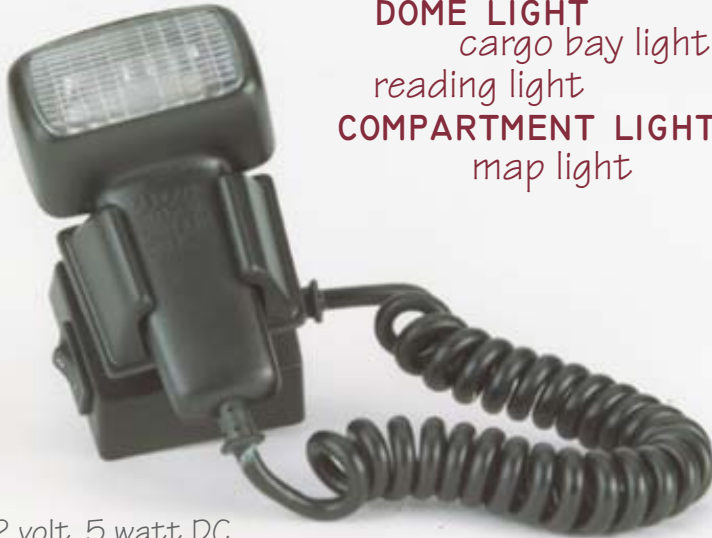

Look at American Technology... See the Difference.

RETRACTABLE CORD UTILITY LIGHT

DOME LIGHT
cargo bay light
reading light
COMPARTMENT LIGHT
map light

12 volt, 5 watt DC
UTILITY LIGHT
p/n AT-RV-75

DRAWING
not to scale

Just one look at this rugged UTILITY LIGHT and you'll see that the applications are endless!

This multi-function UTILITY LIGHT can be used as a dash map light, a fixed side wall light, a cargo or storage bay light or any area that would benefit from a multi-purpose light.

Our euro-style 12 volt, 5 watt courtesy light meets CSA and UL recreational vehicle requirements and is CSA and UL approved for use in automotive and recreational vehicles.

Features include:

- Locking swivel base.
- 5' coiled cord for search light option.
- Rugged, high-impact A.B.S. plastic.
- Simple surface mounting.
- Hidden mounting screws.
- Easy removal and replacement of bulb.
- High intensity 5 watt bulb.