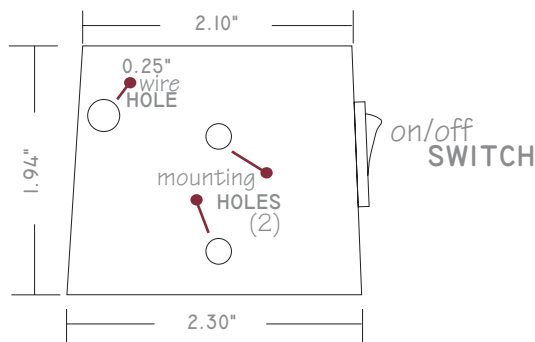

Look at American Technology... See the Difference.

RETRACTABLE CORD UTILITY LIGHT

DOME LIGHT
cargo bay light
reading light
COMPARTMENT LIGHT
map light

12 volt, 5 watt DC
UTILITY LIGHT
p/n AT-RV-75

DRAWING
not to scale

Just one look at this rugged UTILITY LIGHT and you'll see that the applications are endless!

This multi-function UTILITY LIGHT can be used as a dash map light, a fixed side wall light, a cargo or storage bay light or any area that would benefit from a multi-purpose light.

Our euro-style 12 volt, 5 watt courtesy light meets CSA and UL recreational vehicle requirements and is CSA and UL approved for use in automotive and recreational vehicles.

Features include:

- Locking swivel base.
- 5' coiled cord for search light option.
- Rugged, high-impact A.B.S. plastic.
- Simple surface mounting.
- Hidden mounting screws.
- Easy removal and replacement of bulb.
- High intensity 5 watt bulb.