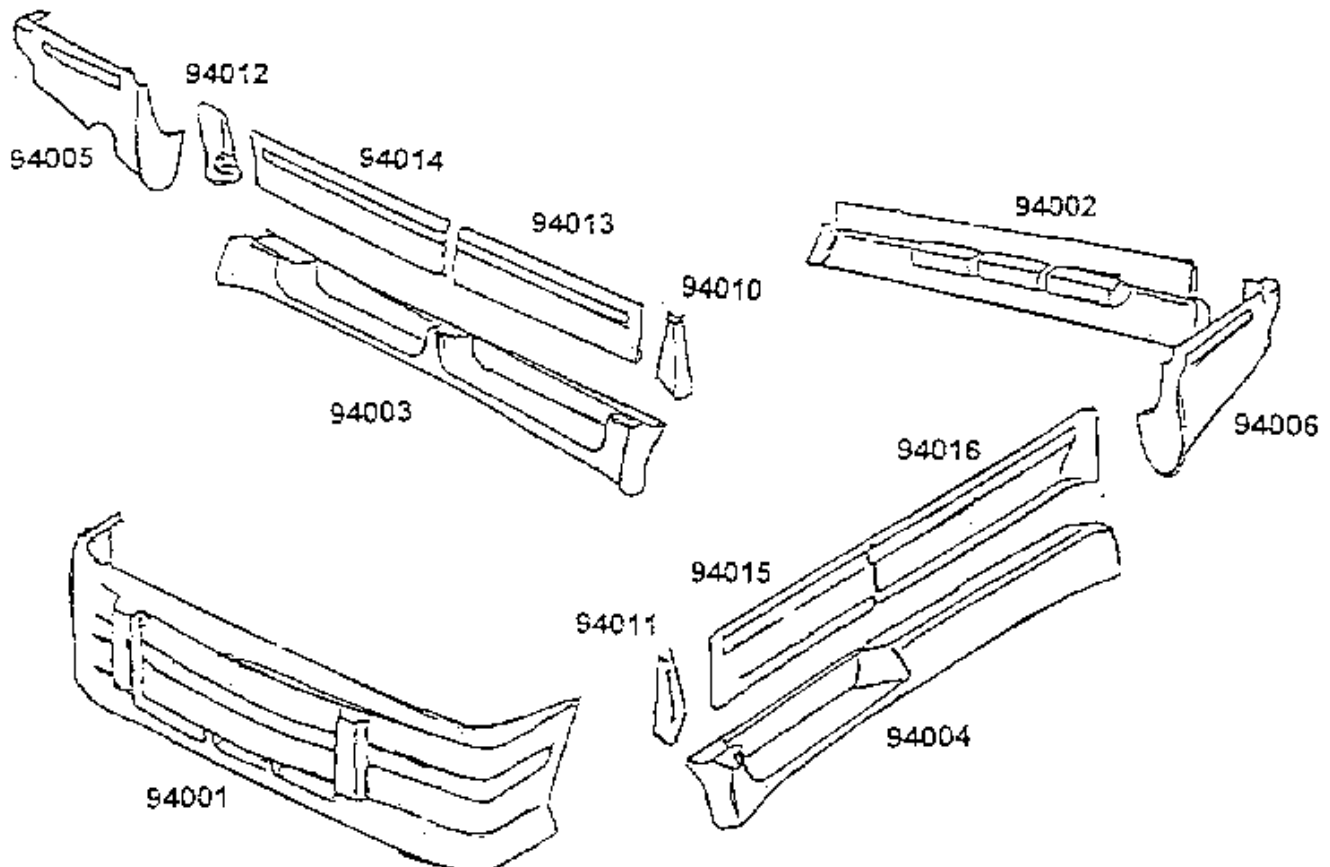

www.v-sales.com

1994 Astro Ground Effects #W94000

Part#	Description
W94001	Front Bumper
W94002	Rear Bumper
W94003	Ps RB
W94004	Driv RB
W94005	Ps Rear Quarter
W94006	Driv Rear Quarter
W94010	Ps Front RB Cap
W94011	Driv Front RB Cap
W94012	Ps Rear RB Cap
W94013	Ps Front Door
W94014	Ps Rear Door
W94015	Driv Front Door
W94016	Driv Rear Body