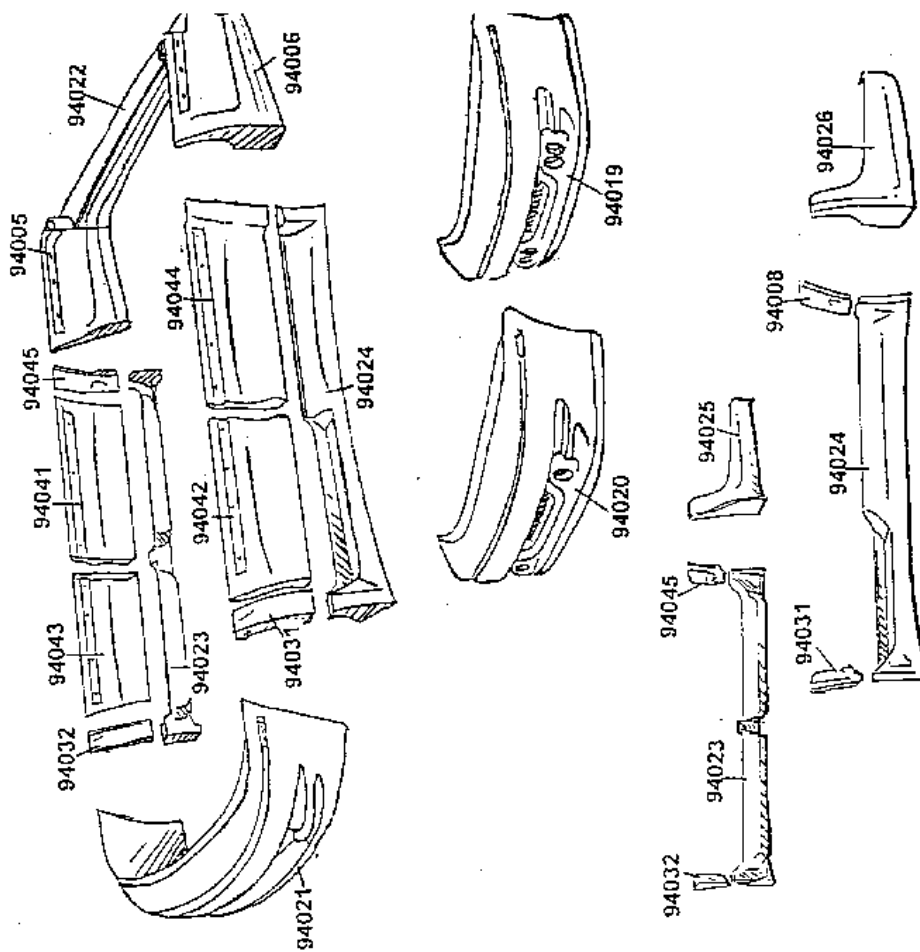

CustomerService@v-sales.com

www.v-sales.com

Astro GE Kit #W94095

Astro Dual Light Kit
#W94030

Astro Quad Light Kit
#W94040

Astro Pony Kit #W94050

Part# Description

W94021 Front Bumper
Cover