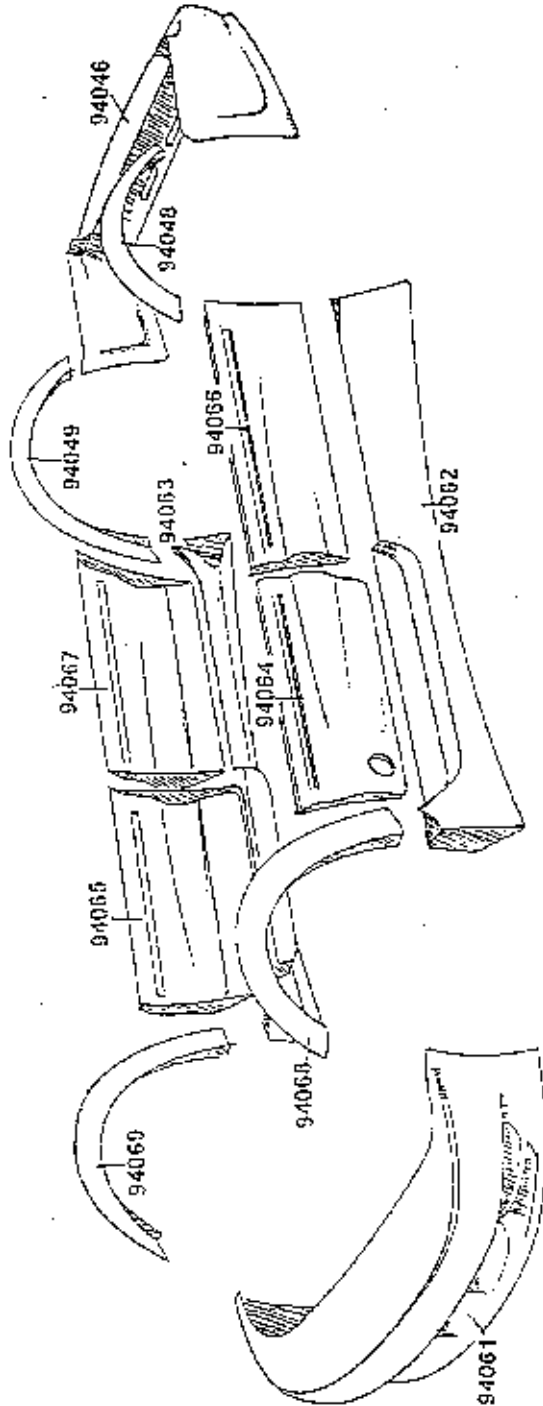

www.v-sales.com

Aerotec 1997 Astro Smart Step GE Package #W94060

Part# Description

- W94061 Astro Rim Quad Light Front Bumper
- W94046 Astro Rear Bumper with Quarters
- W94062 Astro Smart Step Driv RB
- W94063 Astro Smart Step Ps RB
- W94064 Aerotec Astro Driv Front Door
- W94065 Aerotec Astro Ps Front Door
- W94066 Aerotec Astro Driv Body Panel
- W94067 Aerotec Astro Ps Body Panel
- W94068 Aerotec Driv Front Flare
- W94069 Aerotec Ps Front Flare
- W94048 Aerotec Driv Rear Flare
- W94049 Aerotec Ps Rear Flare