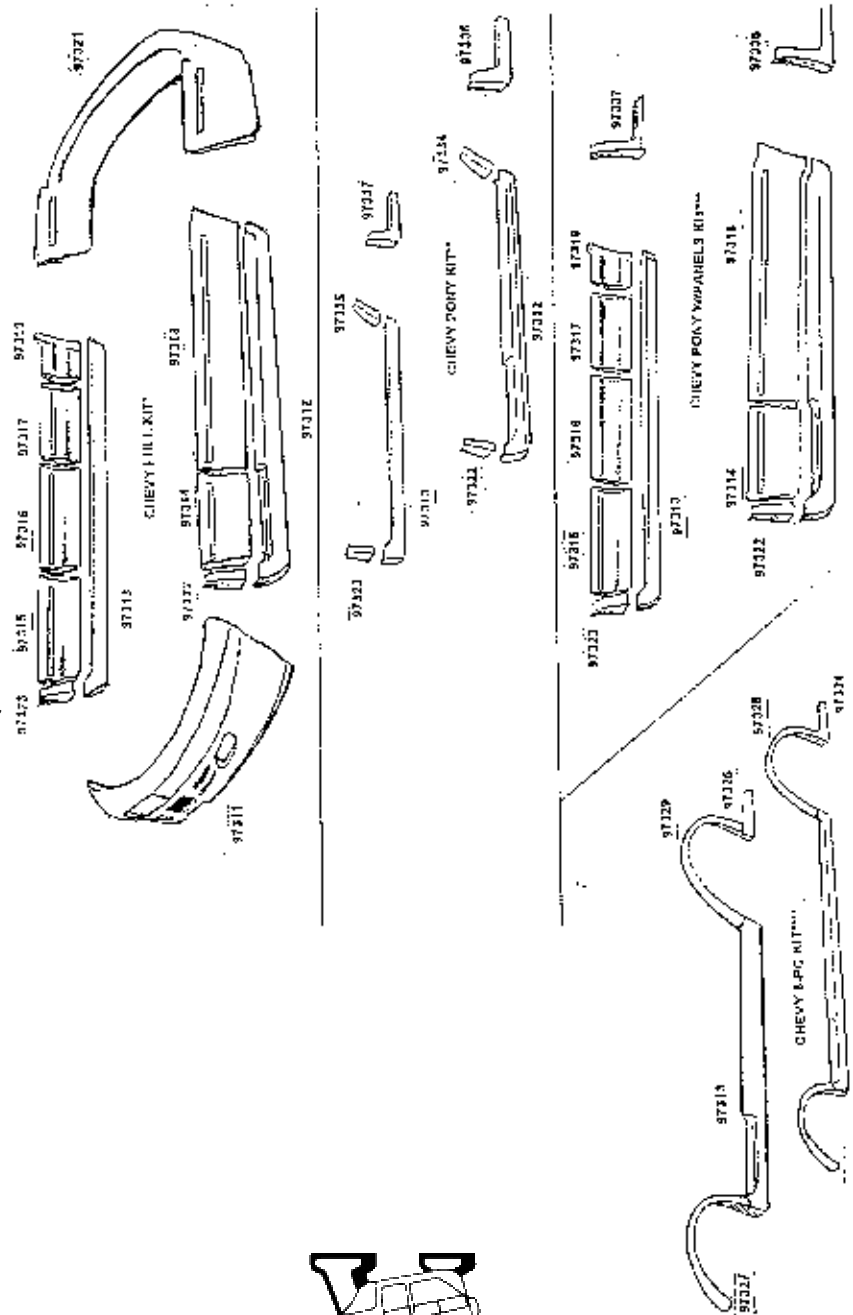

CustomerService@v-sales.com

www.v-sales.com

1997 Chevy GE Kit #W97310

1997 Chevy Pony GE Kit  
#W97320

1997 Chevy Pony w/Panels  
GE Kit #W97340

1997 Chevy 8-Piece Kit  
#W97330

### Part# Description

- W97311 Front Bumper Cover
- W97312 Driv Run Bd
- W97313 Ps Run Bd
- W97321 Rear Bumper w/Quarters
- W97314 Driv Front Door
- W97315 Ps Front Door
- W97316 Ps 60% Front Cargo Door
- W97317 Ps 40% Rear Cargo Door
- W97318 Driv Body Panel
- W97319 Ps Body Panel
- W97322 Driv Front Cap
- W97323 Ps Front Cap
- W97334 Driv Rear Cap
- W97335 Ps Rear Cap
- W97336 Driv Rear Pony Tail
- W97337 Ps Rear Pony Tail
- W97324 Driv Rear 8-Pc Tail
- W97325 Ps Rear 8-Pc Tail
- W97326 Driv Front 8-Pc Flare
- W97327 Ps Front 8-Pc Flare
- W97328 Driv Rear 8-Pc Flare
- W97329 Ps Rear 8-Pc Flare