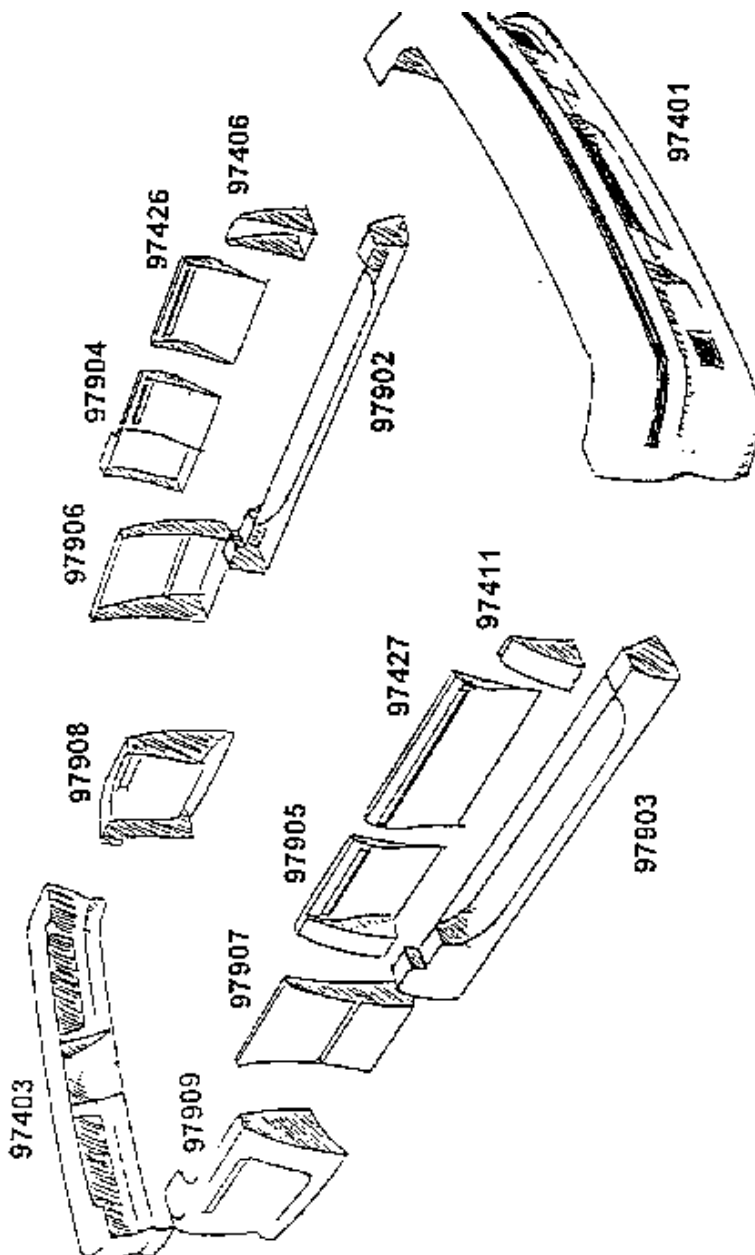

Conversion Ground Effect Repair Parts

Attn:

Company:

Phone:

Fax:

From:

Diagram: 1989-1998 Chevy/GMC Ext.

Cab/Short Bed Pickup/Ext. Cab 3-Door/Short Bed

CustomerService@v-sales.com

www.v-sales.com

Chevy/GMC Ext. Cab/Short
Bed Pickup #W97900

Chevy/GMC Ext. Cab 3-
Door/Short Bbed Pickup
#W97910

Part#	Description
W97401	Front Bumper (Suburban)
W97902	Driv RB
W97903	Ps RB
W97403	Rear Bumper (Suburban)
W97426	Driv Front Door (Suburban SS/Tahoe)
W97427	Ps Front Door (Suburban SS/Tahoe)
W97406	Driv Front Cap (Suburban)
W97411	Ps Front Cap
W97904	Driv Extended Cab Body
W97905	Ps Extended Cab Body
W97906	Short Bed Driv Body
W97907	Short Bed Ps Body
W97908	Short Bed Driv Rear Quarter
W97909	Short Bed Ps Rear Quarter
W97911	Ps 3 rd Door Panel
W97912	Ps 3 rd Door Body Panel