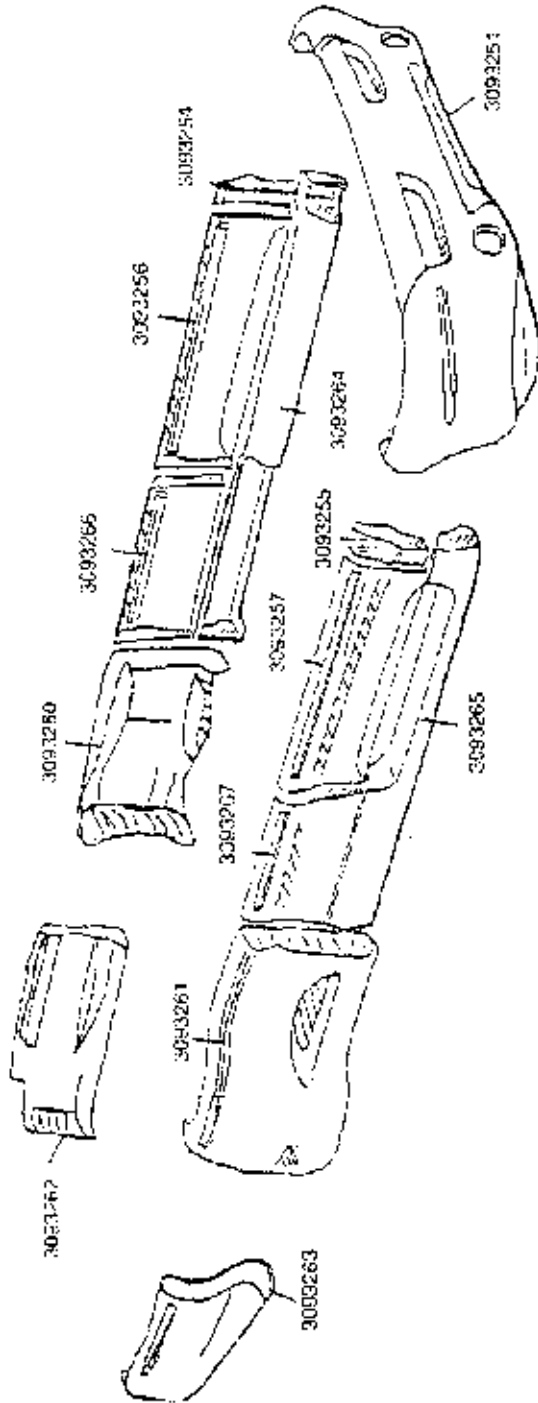

Conversion Ground Effect Repair Parts

Attn:

Company:

Phone:

Fax:

From:

Diagram: Dodge Ext Cab Dually Bed

V-Sales Company

www.v-sales.com

Dodge Ext Cab Dually Bed #W3093270

Part#	Description
W3093251	Front Bumper
W3093254	Driv RB Cap
W3093255	Ps RB Cap
W3093256	Driv Door Panel
W3093257	Ps Door Panel
W3093260	Dually Driv Bed Body Panel
W3093261	Dually Ps Bed Body Panel
W3093262	Dually Driv Rear Quarter
W3093263	Dually Ps Rear Quarter
W3093264	Ext Cab Driv RB
W3093265	Ext Cab Ps RB
W3093266	Ext Cab Driv Body Panel
W3093267	Ext Cab Ps Body Panel