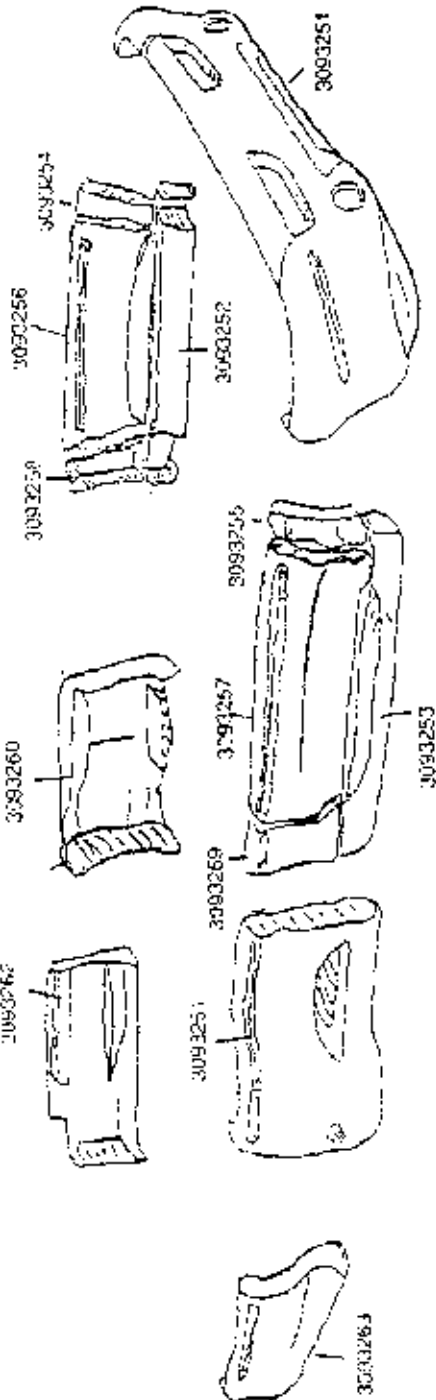

Conversion Ground Effect Repair Parts

Attn:

Company:

Phone:

Fax:

From:

Diagram: Dodge Std Cab Dually Bed

V-Sales Company

www.v-sales.com

Dodge Std Cab Dually Bed #3W093250

Part#	Description
W3093251	Front Bumper
W3093254	Driv RB Cap
W3093255	Ps RB Cap
W3093256	Driv Door Panel
W3093257	Ps Door Panel
W3093260	Dually Driv Bed Body Panel
W3093261	Dually Ps Bed Body Panel
W3093262	Dually Driv Rear Quarter
W3093263	Dually Ps Rear Quarter
W3093252	Std Cab Dr RB
W3093253	Std Cab Ps RB
W3093258	Std Cab Dr Body Panel
W3093259	Std Cab Ps Body Panel