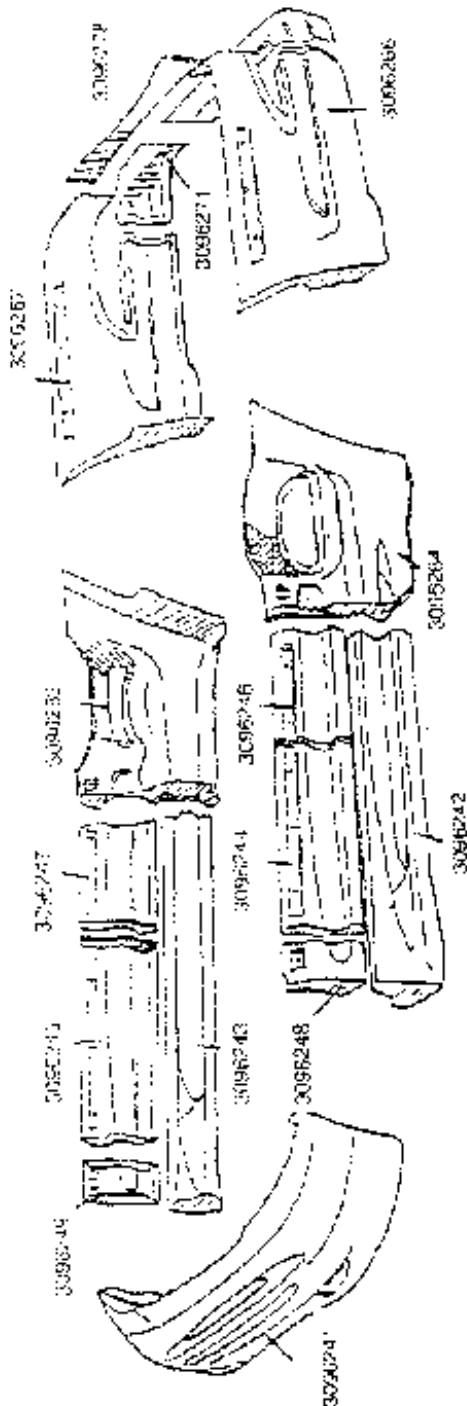

Conversion Ground Effect Repair Parts

Attn:

Company:

Phone:

Fax:

From:

Diagram: 1998 Ford F-150 Ext Cab/Flair Side 4 x 2

V-Sales Company

www.v-sales.com

1998 Ford F-150 Ext Cab
Flair Side 4 x 2 #W3096260

Part#	Description
W3096241	Front Bumper 4 x 2
W3096271	Rear Bumper Flair Side (2 Piece)
W3096242	Driv Ext Cab RB
W3096243	Ps Ext Cab RB
W3096244	Driv Front Door
W3096245	Ps Front Door
W3096246	Driv Ext Body Panel
W3096247	Ps Ext Body Panel
W3096248	Driv Front Cap 4 x 2
W3096249	Ps Front Cap 4 x 2
W3096264	Driv Flair Side Bed Body 4 x 2
W3096282	Ps Flair Side Bed Body 4 x 2
W3096266	Driv Flair Side Rear Quarter 4 x 2
W3096267	Ps Flair Side Rear Quarter 4 x 2
W3096278	Flair Side Tailgate Appliqué

This piece was the only change from 1997 to 1998 model year.

W3096265 1997 Ps Style Side Bed Body 4 x 2