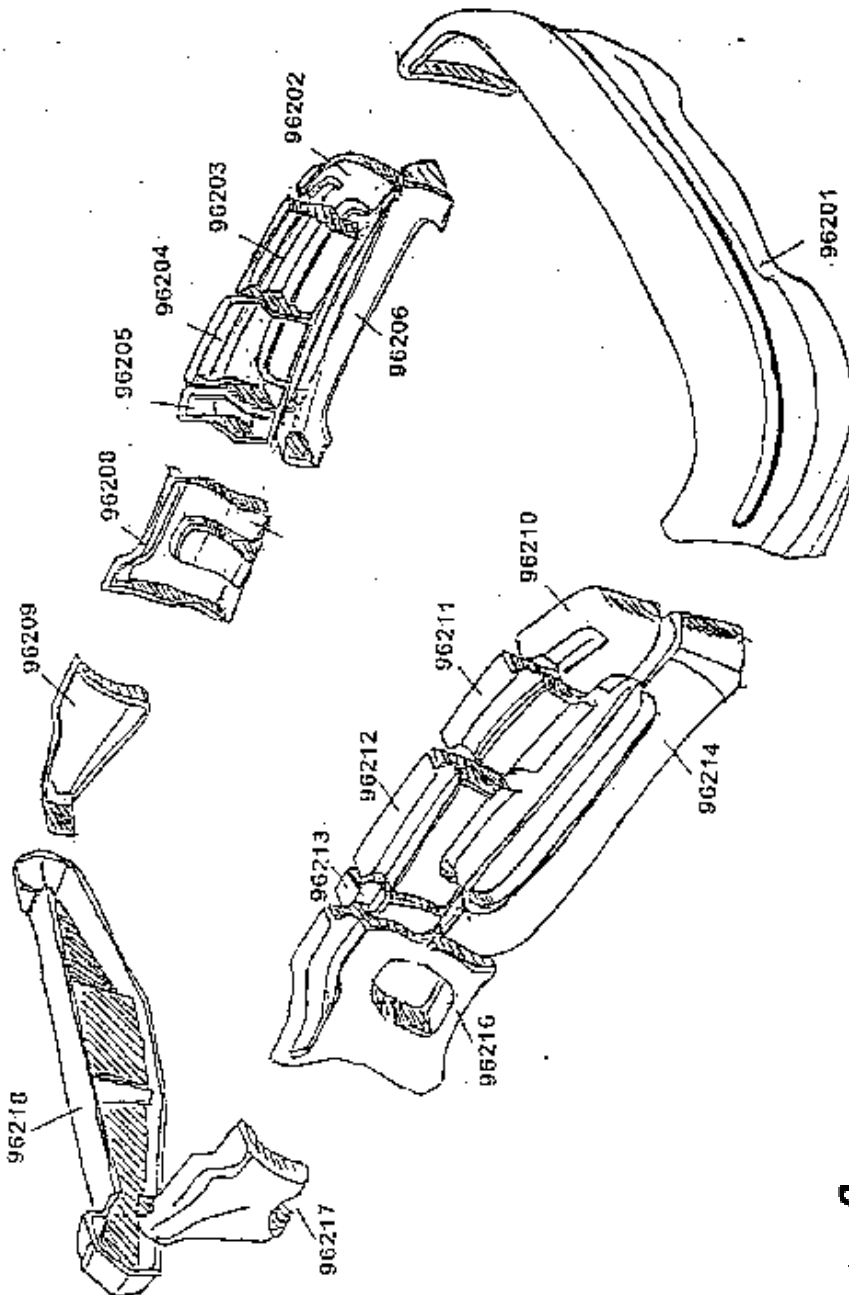

Conversion Ground Effect Repair Parts

Attn:

Company:

Phone:

Fax:

From:

Diagram: 1992-1998 Ford Dually Crew
Cab 4-Door

V-Sales Company

A div. of RV Marketing, Inc.

2016 Borneman Ave.

Elkhart, Indiana 46517

Toll-free 1-800-528-7953

Tel 574-294-8820

Toll-free fax 1-888-485-3377

Fax 574-294-7599

CustomerService@v-sales.com

www.v-sales.com

1992-1998 Ford Dually
Crew Cab GE Kit 4-Door
#W96200

Part# Description

- W96201 Front Bumper
- W96202 Driv Front Cap
- W96203 Driv Front Door
- W96204 Driv Rear Door
- W96205 Driv Rear Cap
- W96206 Driv RB
- W96208 Driv Bed RB with
  Body Panel
- W96209 Driv Rear Quarter
  Panel
- W96210 Ps Front Cap
- W96211 Ps Front Door
- W96212 Ps Rear Door
- W96213 Ps Rear Cap
- W96214 Ps RB
- W96216 Ps Bed RB with Body
  Panel
- W96217 Ps Rear Quarter
  Panel
- W96218 Rear Bumper