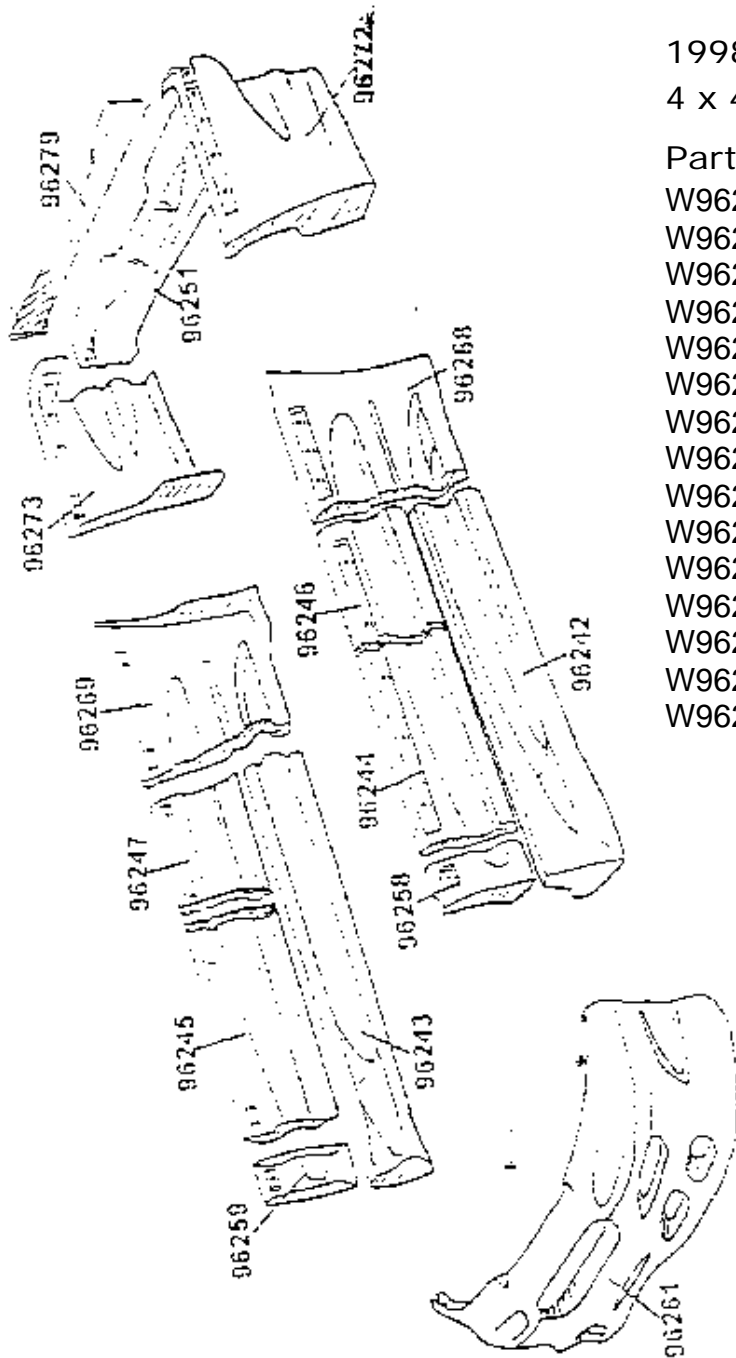

Conversion Ground Effect Repair Parts

Attn:

Company:

Phone:

Fax:

From:

Diagram: 1998 Ford F-150 Ext Cab/Style Side
4 x 4

V-Sales Company

www.v-sales.com

1998 Ford F-150 Ext Cab/Style Side
4 x 4 #W96310

Part#	Description
W96261	Front Bumper 4 x 4
W96242	Driv Ext Cab RB
W96243	Ps Ext Cab RB
W96251	Rear Bumper Style Side
W96244	Driv Front Door
W96245	Ps Front Door
W96246	Driv Ext Body Panel
W96247	Ps Ext Body Panel
W96258	Driv Front Cap 4 x 4
W96259	Ps Front Cap 4 x 4
W96268	Driv Style Side Bed Body 4 x 4
W96269	Ps Style Side Bed Body 4 x 4
W96272	Driv Style Side Rear Quarter 4 x 4
W96273	Ps Style Side Rear Quarter 4 x 4
W96279	Style Side Tailgate Appliqué