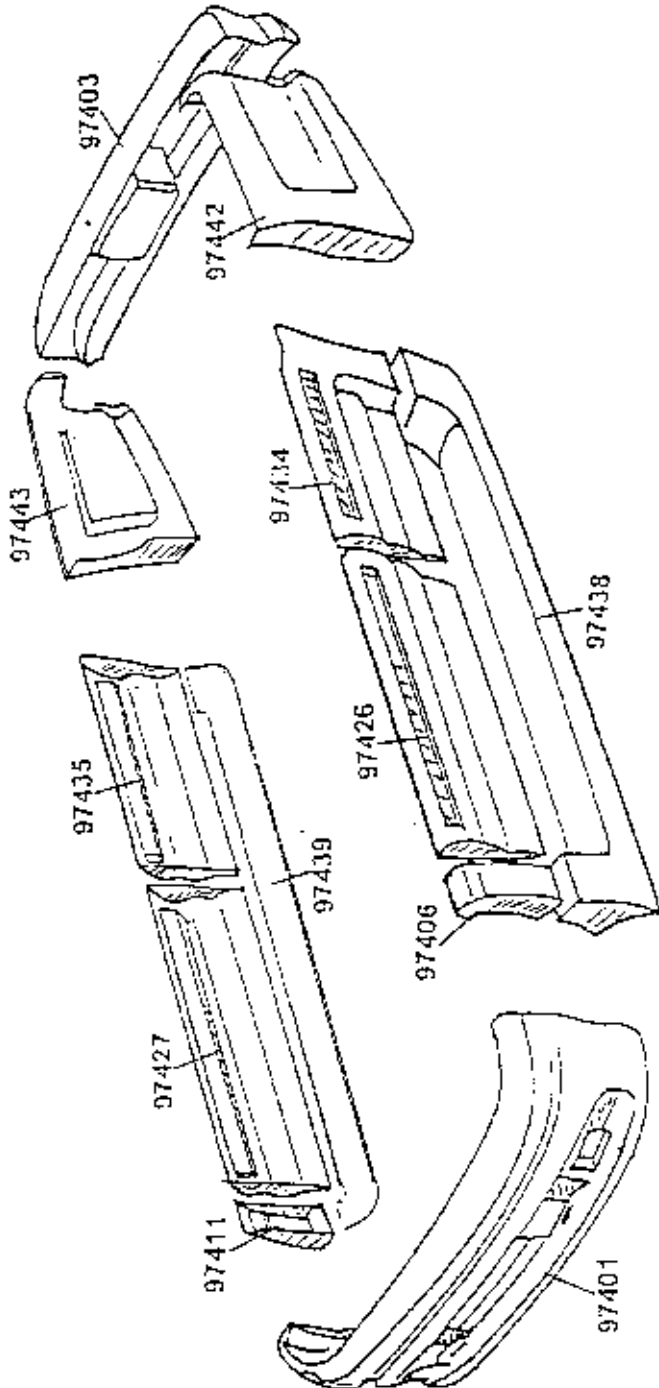

### GM Tahoe/GMC Yukon #W97440

Part#	Description
W97401	Suburban Front Bumper
W97438	Tahoe Driv RB
W97439	Tahoe Ps RB
W97403	Suburban Rear Bumper
W97426	Chevy CK/SUV Driv Door
W97427	Chevy CK/SUV Ps Door
W97434	Tahoe Driv Rear Door
W97435	Tahoe Ps Rear Door
W97406	Suburban Driv Front Cap
W97411	Suburban Ps Front Cap
W97442	Tahoe Driv Rear Quarter
W97443	Tahoe Ps Rear Quarter