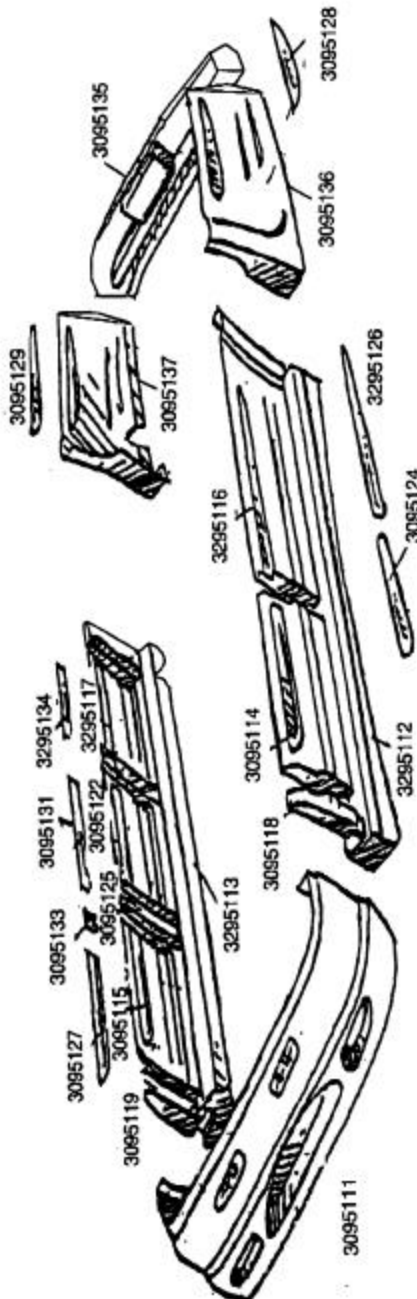

Conversion Ground Effect Repair Parts

Attn:

Company:

Phone:

Date:

Fax:

From:

Diagram: 1998-Current Dodge Van Smart Step -

Short Wheel Base - 3 Piece Rear Bumper (New Style Rear Bumper)

V-Sales Company

A div. of RV Marketing, Inc.

2016 Borneman Ave.

Elkhart, Indiana 46517

Toll-free 1-800-528-7953

Tel 574-294-8820

Toll-free fax 1-888-485-3377

Fax 574-294-7599

CustomerService@v-sales.com

www.v-sales.com

1998-Current Dodge Van Smart Step -
Short Wheel Base - 3 Piece Rear Bumper (New
Style Rear Bumper) #W3095150

Part#	Description
W3095111	Front Bumper
W3095135	Rear Bumper (New Style, Old Style is 1 Piece Rear Bumper)
W3295112	Driver Short Smart Step Running Board
W3295113	Passenger Short Smart Step Running Board & Body
W3095114	Driver Front Door
W3095115	Passenger Front Door
W3295116	Driver Short Body Panel
W3295117	Passenger Short 40 Door
W3095118	Driver Front Cap
W3095119	Passenger Front Cap
W3095122	Passenger Front Cargo Door
W3095124	Driver Door Screw Molding Applique
W3095125	Passenger B Post Cap
W3295126	Driver Short Body Screw Molding Applique
W3095127	Passenger Door Screw Molding Applique
W3095128	Driver Rear Quarter Screw Molding Applique
W3095129	Passenger Rear Quarter Screw Molding Applique
W3095131	Pass Front Cargo Door Screw Molding Applique
W3095133	Passenger B Post Screw Molding Applique
W3295134	Passenger Short 40 Door Screw Molding Applique
W3095136	Dodge SS Driver Rear Quarter Panel
W3095137	Dodge SS Passenger Rear Quarter Panel