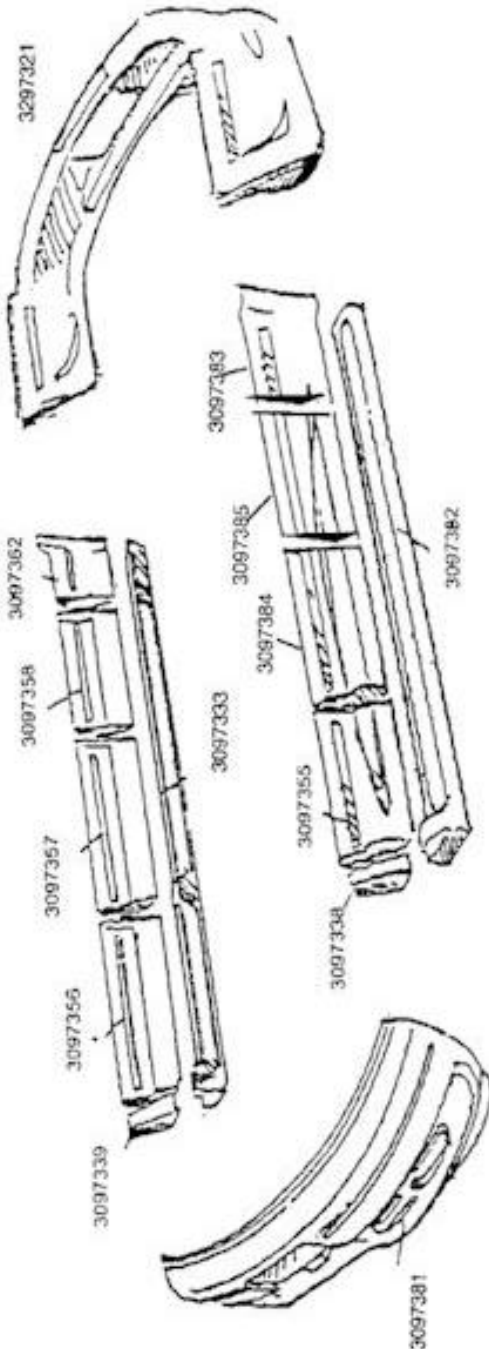

Conversion Ground Effect Repair Parts

Attn:

Company:

Phone:

Date:

Fax:

From:

Diagram: W3097380 '03 Chevy GMT 610

Fax 574-294-7599

CustomerService@v-sales.com

www.v-sales.com

'03 Chevy GMT 610 SS DC Kit #W3097380

Part#	Description
W3097381	Front Bumper '03 610
W3097382	Driver Running Board '03 610
W3097333	Ps Running Board G600
W3297321	Rear Bumper w/Quarters '03 610
W3097355	Driver Front Door G600
W3097356	Ps Front Door G600
W3097357	Ps Front Cargo Door G600
W3097358	Ps Rear Cargo Door G600
W3097383	Driver Body '03 610
W3097362	Ps Body G600
W3097338	Driver Front Cap G600
W3097339	Ps Front Cap G600
W3097385	Driver 40% Door '03 610
W3097384	Driver 60% Door '03 610