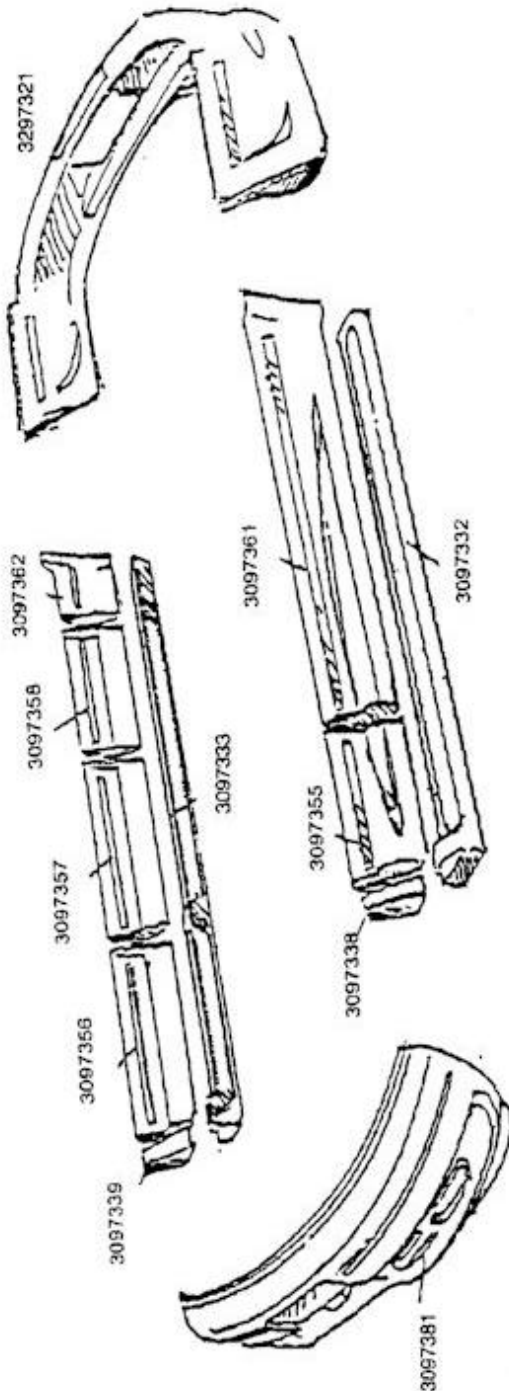

Conversion Ground Effect Repair Parts

Attn:

Company:

Phone:

Date:

Fax:

From:

Diagram: 3097390 '03 Chevy GMT 610

Fax 574-294-7599

CustomerService@v-sales.com

www.v-sales.com

'03 Chevy GMT 610 Smart Step Pkg
#W3097390

Part#	Description
W3097381	Front Bumper '03 610
W3097332	Driver Running Board '03 610
W3097333	Ps Running Board G600
W3297321	Rear Bumper w/Quarters '03 610
W3097355	Driver Front Door G600
W3097356	Ps Front Door G600
W3097357	Ps Front Cargo Door G600
W3097358	Ps Rear Cargo Door G600
W3097361	Driver Body G600
W3097362	Ps Body G600
W3097338	Driver Front Cap G600
W3097339	Ps Front Cap G600