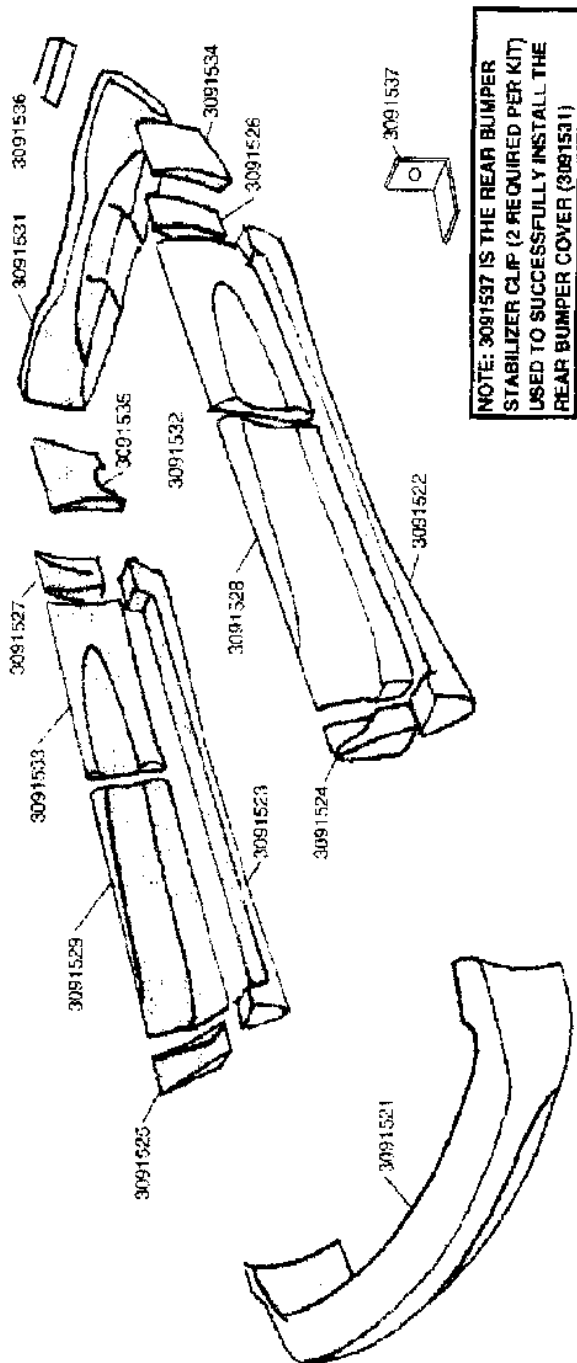

# Conversion Ground Effect Repair Parts

Attn:

Company:

Phone:

Date: 2/12/2003

Fax:

From:

Diagram: 2001 Suburban SX1 2K GE

### 2001 Suburban SX1 2K GE Package

#W3091520

| Part#    | Description                                   |
|----------|---|
| W3091521 | Sub SX1 Front Bumper Cover                    |
| W3091531 | Sub SX1 RR Bumper Cover                       |
| W3091522 | Sub SX1 Yukon XL Driv RB Overlay              |
| W3091523 | Sub SX1 Yukon XL Ps RB Overlay                |
| W3091524 | Sub SX1 Yukon XL Driv Front Cap               |
| W3091526 | Sub SX1 Yukon XL Driv RR Cap                  |
| W3091525 | Sub SX1 Yukon XL Ps Front Cap                 |
| W3091527 | Sub SX1 Yukon XL Ps RR Cap                    |
| W3091528 | Sub SX1 Yukon XL Driv Front Door Panel        |
| W3091532 | Sub SX1 Yukon XL Driv RR Door Panel           |
| W3091529 | Sub SX1 Yukon XL Ps Front Door Panel          |
| W3091533 | Sub SX1 Yukon XL Ps RR Door Panel             |
| W3091534 | Sub SX1 Yukon XL Driv RR Quarter Panel        |
| W3091535 | Sub SX1 Yukon XL Ps RR Quarter Panel          |
| W3091536 | Sub SX1 Yukon XL Hitch Access Cover           |
| W3091537 | Sub SX1 Yukon XL Stabilizer Clip (2 required) |