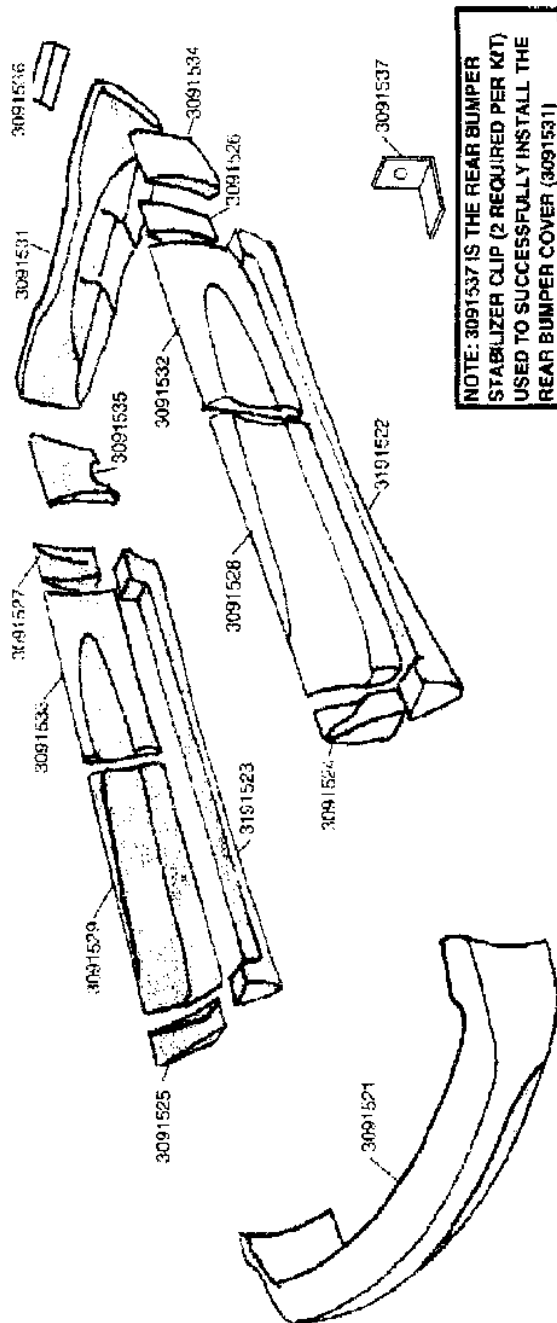

Conversion Ground Effect Repair Parts

Attn:

Company:

Phone:

Date: 2/12/2003

Fax:

From:

Diagram: 2001 Suburban SX2 2K GE

CustomerService@v-sales.com

www.v-sales.com

2001 Suburban SX2 2K GE Package
#W3291520 - Board in package

| Part# | Description |
|----------|--|
| W3091521 | Sub SX1 Front Bumper Cover |
| W3091531 | Sub SX1 RR Bumper Cover |
| W3191522 | Sub SX2 Yukon XL Driv RB w/Aluminum |
| W3191523 | Sub SX2 Yukon XL Ps RB w/Aluminum |
| W3091524 | Sub SX1 Yukon XL Driv Front Cap |
| W3091526 | Sub SX1 Yukon XL Driv RR Cap |
| W3091525 | Sub SX1 Yukon XL Ps Front Cap |
| W3091527 | Sub SX1 Yukon XL Ps RR Cap |
| W3091528 | Sub SX1 Yukon XL Driv Front Door Panel |
| W3091532 | Sub SX1 Yukon XL Driv RR Door Panel |
| W3091529 | Sub SX1 Yukon XL Ps Front Door Panel |
| W3091533 | Sub SX1 Yukon XL Ps RR Door Panel |
| W3091534 | Sub SX1 Yukon XL Driv RR Quarter Panel |
| W3091535 | Sub SX1 Yukon XL Ps RR Quarter Panel |
| W3091536 | Sub SX1 Yukon XL Hitch Access Cover |
| W3091537 | Sub SX1 Yukon XL Stabilizer Clip (2 required) |