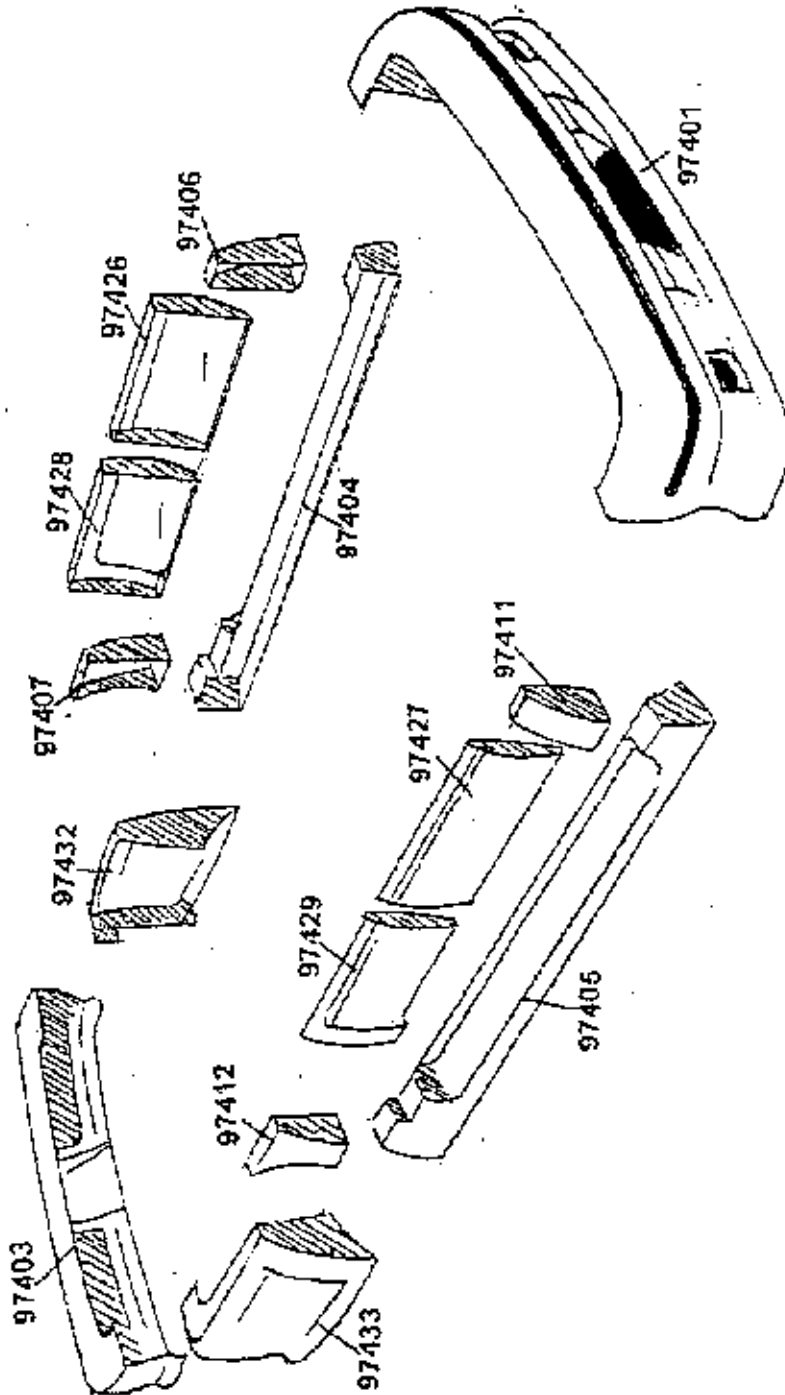

Conversion Ground Effect Repair Parts

Attn:

Company:

Phone:

Fax:

From:

Diagram: Suburban Style Side GE Kit

V-Sales Company

www.v-sales.com

Suburban Style Side
#W97430

Part# Description

- W97401 Front Bumper
- W97403 Rear Bumper
- W97404 Driv RB
- W97405 Ps RB
- W97406 Driv Front Cap
- W97407 Driv Rear Cap
- W97411 Ps Front Cap
- W97412 Ps Rear Cap
- W97426 Driv Front Door
- W97427 Ps Front Door
- W97428 Driv Rear Door
- W97429 Ps Rear Door
- W97432 Driv Rear Quarter
- W97433 Ps Rear Quarter